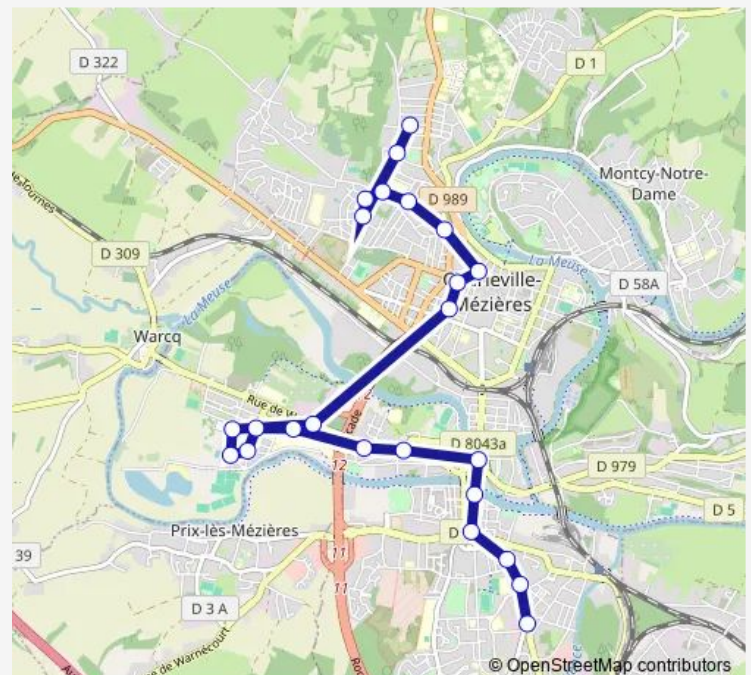

Direction

Victor Hugo — La Houillère

24 stops

[Open route schedule](#)

Victor Hugo

Mésanges

Carnot

St-Louis

Luxembourg

Route schedule

Victor Hugo — La Houillère

Monday	10:45
Tuesday	—
Wednesday	—
Thursday	10:45
Friday	—
Saturday	—
Sunday	10:45

Route info

Direction: Victor Hugo

Stops: 24

Trip Duration: 0 hour 37 min

51 — Ligne M

Place Dunant

Foyer des Jeunes

La Houillère

Direction

La Houillère — Victor Hugo

22 stops

[Open route schedule](#)

Friday —

Saturday —

Sunday 11:45

Route info

Direction: Victor Hugo

Stops: 30

Trip Duration: 0 hour 53 min

Gambetta