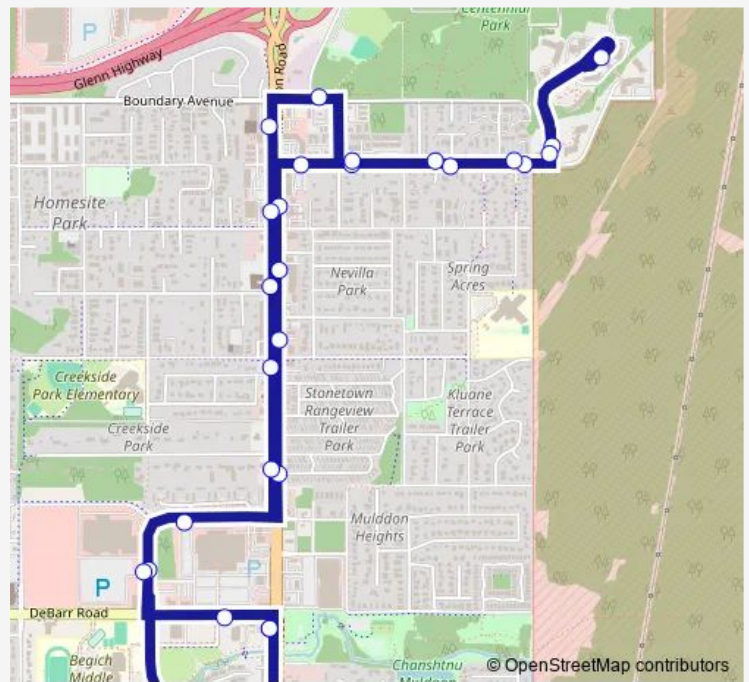

Bus 51 Centennial Village

[Go to website](#)

Direction
 Muldoon & DeBarr W Ssw — Muldoon & DeBarr W Ssw
 27 stops
[Open route schedule](#)

- Muldoon & DeBarr W Ssw
- Creekside CTR DR & Clearwater Wnw
- Creekside CTR & Walmart Nne
- Creekside CTR & Betnu Wsw
- Muldoon & OLD Harbor Sse
- Muldoon & 6TH Avenue Nne
- Muldoon & 4TH Avenue Nne
- Muldoon & Duben Nne
- Peck & Muldoon Ese
- Peck Avenue & Grand Larry Ese
- Peck Avenue & Place ST Ese
- Peck Avenue & Orange Leaf Ese
- Centennial & Peck Nne
- Centennial Village
- Centennial & Peck Nnw
- Peck Avenue & Orange Leaf Ene
- Peck Avenue & Place Wnw
- Peck Avenue & Grand Larry Ene
- Boundary & Muldoon Ene
- Muldoon & Boundary Ssw
- Muldoon & Duben Nnw

Route schedule

Muldoon & DeBarr W Ssw — Muldoon & DeBarr W Ssw

Monday	06:07-22:16
Tuesday	06:07-22:16
Wednesday	06:07-22:16
Thursday	06:07-22:16
Friday	06:07-22:16
Saturday	08:23-19:23
Sunday	08:23-19:23

Route info

Direction: Muldoon & DeBarr W Ssw
 Stops: 27
 Trip Duration: 0 hour 22 min

51 — Centennial Village

Muldoon & 4TH Avenue Nnw

Muldoon & 6TH Avenue Ssw

Muldoon & OLD Harbor Ssw

Creekside CTR DR & Walmart Nnw

Debarr & Grass Creek Ese

Muldoon & Debarr W Ssw

51 Bus time schedules and route maps are available in an offline PDF at busmaps.com. Use the busmaps.com website to see live bus times, train schedule or subway schedule, and step-by-step directions for all public transit in Anchorage