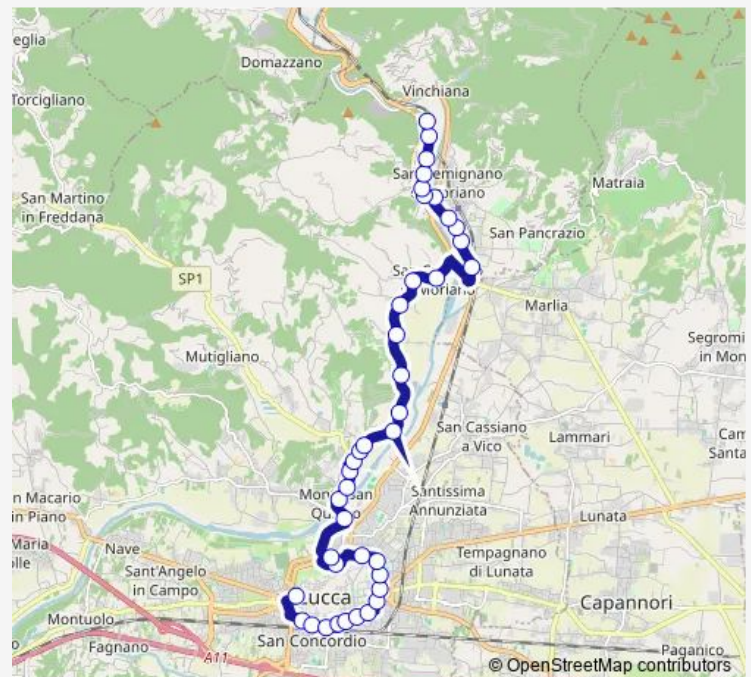

Via San Donnino

Route schedule

Via Ludovica Capolinea — Piazzale Verdi

Monday	06:50
Tuesday	06:50
Wednesday	06:50
Thursday	06:50
Friday	06:50
Saturday	06:50
Sunday	—

Route info

Direction: Via Ludovica Capolinea

Stops: 47

Trip Duration: 0 hour 46 min

Via Paolinelli Ang. Via S.Caterina

Via Lombarda C.Te Ceccarelli

Via Lombarda Civ.4

Via Marlia Loc.Spadoni

Via Marlia Ang.Piagge

Via Acquacalda Scuole Elem.