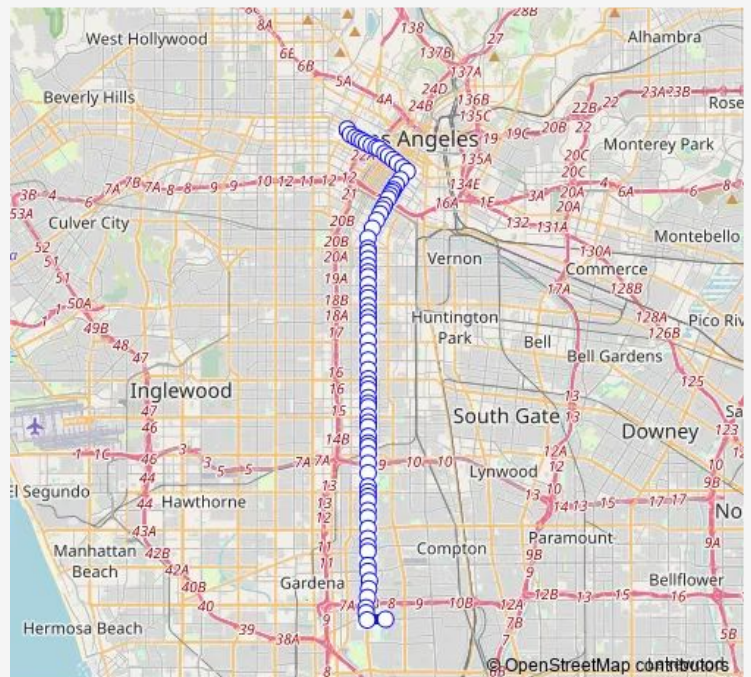

### Route info

Direction: Westlake / Wilshire

Stops: 79

Trip Duration: 1 hour 8 min

51 — Metro Local Line

San Pedro / Washington

San Pedro / 21st

San Pedro / 23rd

San Pedro / Adams

San Pedro / 30th

Avalon / Jefferson

Avalon / Martin Luther King Jr

Avalon / 41st

Avalon / 42nd

Avalon / Vernon

Avalon / 46th