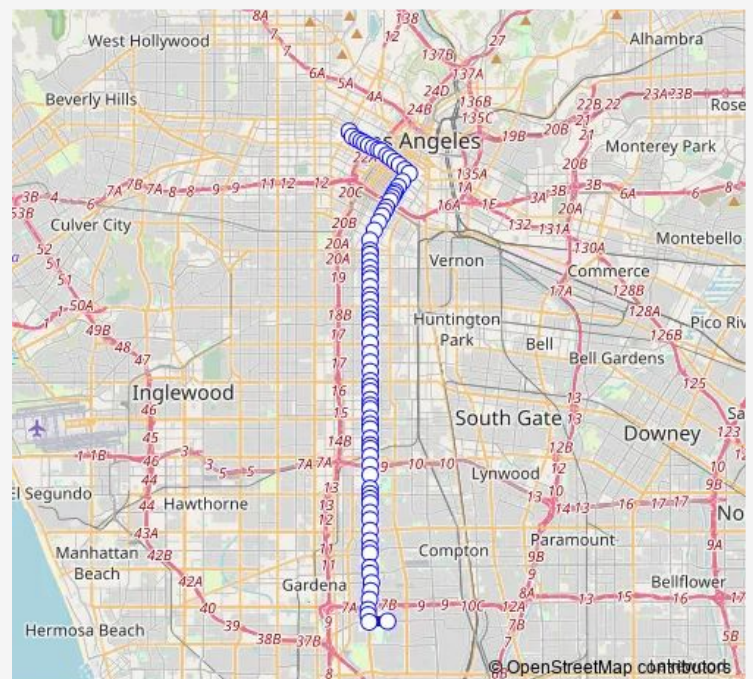

San Pedro / Pico

San Pedro / 14th

San Pedro / 16th

Route schedule

Westlake / Wilshire — Victoria / Tamcliff

Monday 03:12-02:12⁺¹

Tuesday 03:12-02:12⁺¹

Wednesday 03:12-02:12⁺¹

Thursday 03:12-02:12⁺¹

Friday 03:12-02:12⁺¹

Saturday 03:12-02:12⁺¹

Sunday 03:12-02:12⁺¹

Route info

Direction: Westlake / Wilshire

Stops: 79

Trip Duration: 1 hour 22 min

51 — Metro Local Line

San Pedro / Washington

San Pedro / 21st

San Pedro / 23rd

San Pedro / Adams

San Pedro / 30th

Avalon / Jefferson

Avalon / Martin Luther King Jr