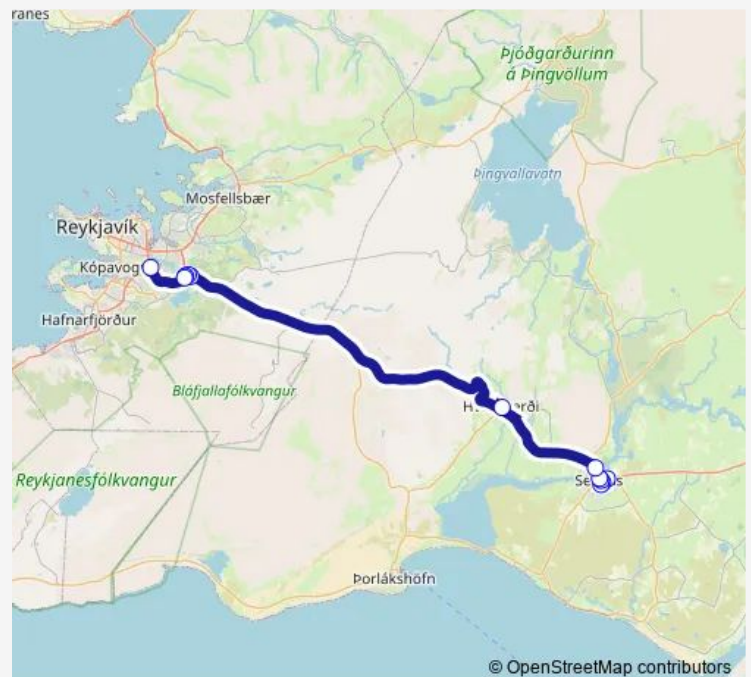

Direction

Höfn í Hornafirði - Sundlaug — Vík í Mýrdal

6 stops

[Open route schedule](#)

Höfn í Hornafirði - Sundlaug

Jökulsárlón

Freysnes

Skaftafell

Kirkjubæjarklaustur

Vík í Mýrdal

Route schedule

Höfn í Hornafirði - Sundlaug — Vík í Mýrdal

Monday	11:55
Tuesday	11:55
Wednesday	—
Thursday	11:55
Friday	11:55
Saturday	—
Sunday	10:25

Route info

Direction: Höfn í Hornafirði - Sundlaug

Stops: 6

Trip Duration: 3 hour 50 min

Direction

Selfoss - N1 — Vík í Mýrdal

5 stops

[Open route schedule](#)

Selfoss - N1

Hella