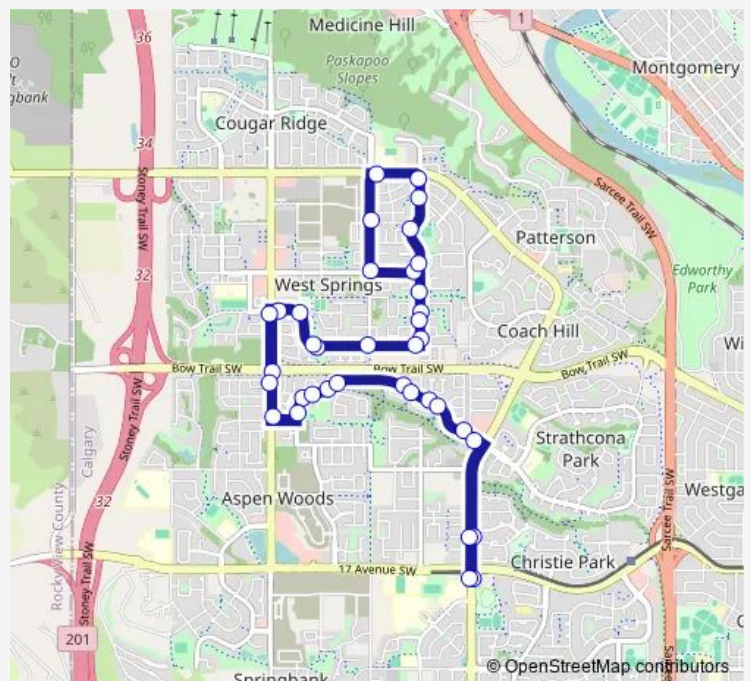

NB 85 ST SW @ Strathlea Av

NB 85 ST @ Bow TR Sw

EB Wentworth DR @ 85 ST SW

EB Wentworth DR @ 700 Wentworth PL SW

NB 73 ST SW @ 11 AV Sw

NB 73 ST SW @ Westgrove BA Sw

WB 9 AV SW @ 73 ST Sw

NB 77 ST SW @ 9 AV Sw

NB 77 ST SW @ Weston Dr

EB Old Banff Coach RD @ 77 ST Sw

SB 73 ST SW @ Old Banff Coach Rd

SB 73 ST SW @ Weston Pa

SB 73 ST SW @ Weston DR Sw

SB 73 ST SW @ West Cedar RI Sw

Route schedule

NB 69 ST SW @ 69 Street West LRT Station — SB 69 ST SW @ 69 Street West LRT Station

Monday	05:09-23:20
Tuesday	05:09-23:20
Wednesday	05:09-23:20
Thursday	05:09-23:20
Friday	05:09-23:20
Saturday	06:00-21:46
Sunday	06:00-21:46

Route info

Direction: NB 69 ST SW @ 69 Street West LRT Station

Stops: 37

Trip Duration: 0 hour 34 min

■ 51 — West Springs/Discovery Ridge

SB 73 ST SW @ Westpoint CL Sw

SB 73 ST SW @ West Grover RI Sw

WB 11 AV SW @ 73 ST Sw

WB Wentworth DR @ 77 ST SW

WB Wentworth DR @ 700 Wentworth PL SW