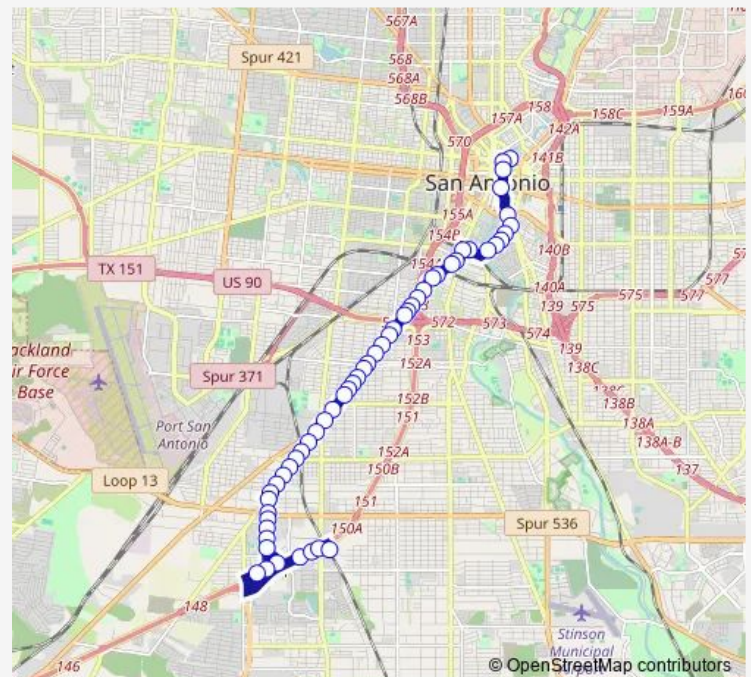

### Route schedule

Martin & Navarro — Madla Transit Center

Monday 04:30-21:20

Tuesday 04:30-21:20

Wednesday 04:30-21:20

Thursday 04:30-21:20

Friday 04:30-21:20

Saturday 04:30-21:50

### Route info

Direction: Martin & Navarro

Stops: 54

Trip Duration: 0 hour 39 min

51 — Nogalitos

Nogalitos & Taft

Nogalitos & E. Thompson

Nogalitos Opposite Recio

## Route info

Direction: Madla Transit Center

Stops: 53

Trip Duration: 0 hour 34 min

Nogalitos & Gladstone

Nogalitos & Sims

Nogalitos & Hoover

Nogalitos IN Front OF 2920