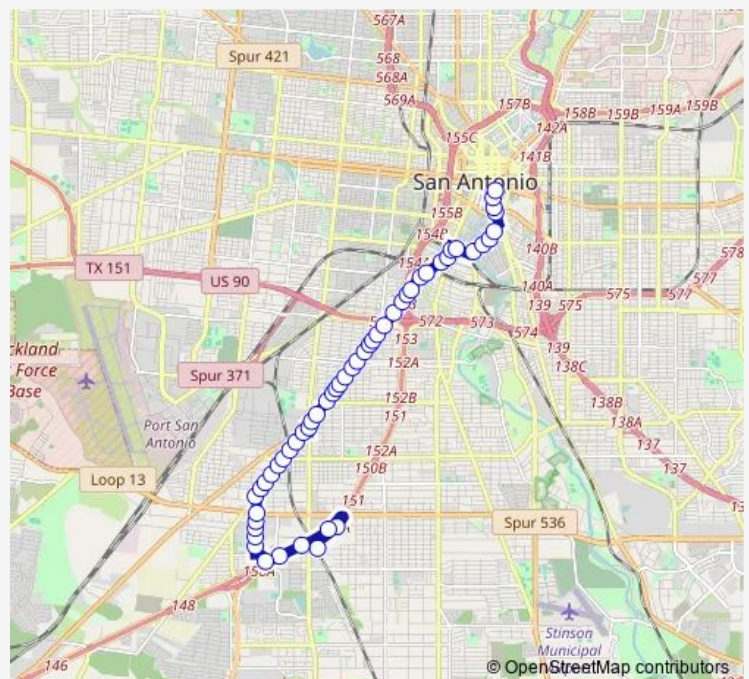

Nogalitos & Drake

Nogalitos & S. Park

Nogalitos & Roslyn

Route schedule

Martin & Navarro — MADLA TRANSIT CENTER

Monday 04:30-21:20

Tuesday 04:30-21:20

Wednesday 04:30-21:20

Thursday 04:30-21:20

Friday 04:30-21:20

Saturday 04:30-21:50

Sunday 04:30-21:50

Route info

Direction: Martin & Navarro

Stops: 54

Trip Duration: 0 hour 35 min

IH 35 N ACCESS & ZARZAMORA

MADLA TRANSIT CENTER

Direction

MADLA TRANSIT CENTER — Navarro Opposite Villita

53 stops

[Open route schedule](#)

MADLA TRANSIT CENTER

I-35 NB ACCESS RD. AT GROSVENOR

Sunday 04:37-21:27

Route info

Direction: MADLA TRANSIT CENTER

Stops: 53

Trip Duration: 0 hour 34 min

Nogalitos & Gladstone

Nogalitos & Sims

Nogalitos & Hoover