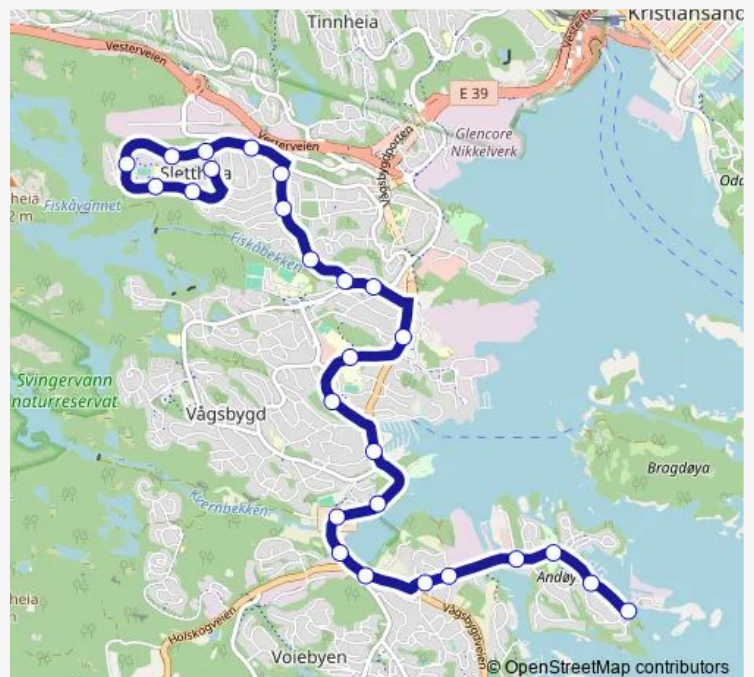

Saturday —

Sunday —

Route info

Direction: Universitetet

Stops: 23

Trip Duration: 0 hour 25 min

51 — Kvadraturen - Andøya

Andøytoppen

Bredalsholmen bru

Direction

Rugdeveien — Bredalsholmen bru

26 stops

[Open route schedule](#)

Rugdeveien

Slettheiveien/Gransangerveien

Øvre Slettheia skole

Saturday 08:35-23:35

Sunday 10:35-23:35

Route info

Direction: Bredalsholmen bru

Stops: 25

Trip Duration: 0 hour 19 min

51 Local Bus Service time schedules and route maps are available in an offline PDF at busmaps.com. Use the busmaps.com website to see live bus times, train schedule or subway schedule, and step-by-step directions for all public transit in Kristiansand