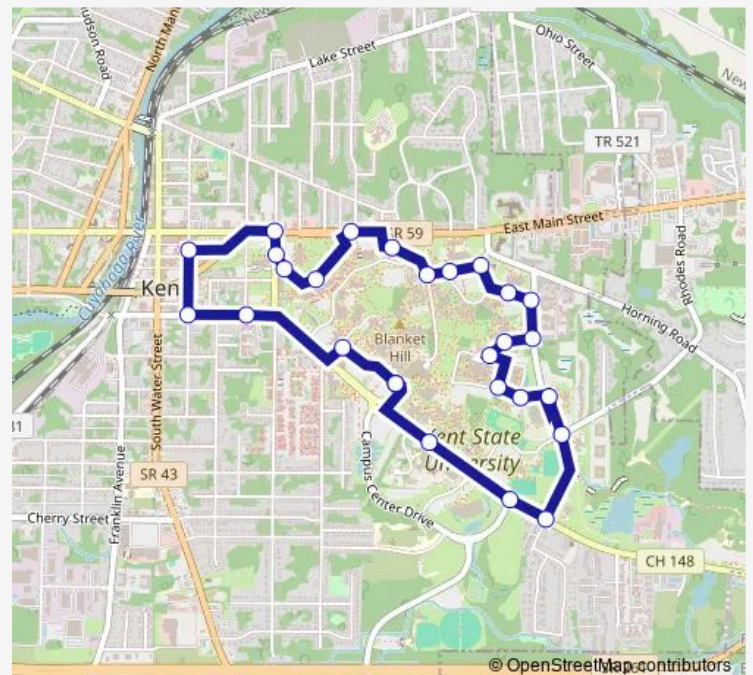

Monday 05:59-08:14

Tuesday 05:59-08:14

Wednesday 05:59-08:14

Thursday 05:59-08:14

Friday 05:59-08:14

Saturday —

Sunday —

Route info

Direction:

Stops: 0

Trip Duration: — min

■ 51 — Campus Loop

Direction

KSU Student Center — KSU Student Center

27 stops

[Open route schedule](#)

Saturday —

Sunday —

Route info

Direction: KSU Student Center

Stops: 27

Trip Duration: 0 hour 30 min

KSU Summit & Science Wb

KSU Student Center

Route info

Direction: KSU Student Center

Stops: 11

Trip Duration: 0 hour 11 min

51 Bus time schedules and route maps are available in an offline PDF at busmaps.com. Use the busmaps.com website to see live bus times, train schedule or subway schedule, and step-by-step directions for all public transit in Ravenna