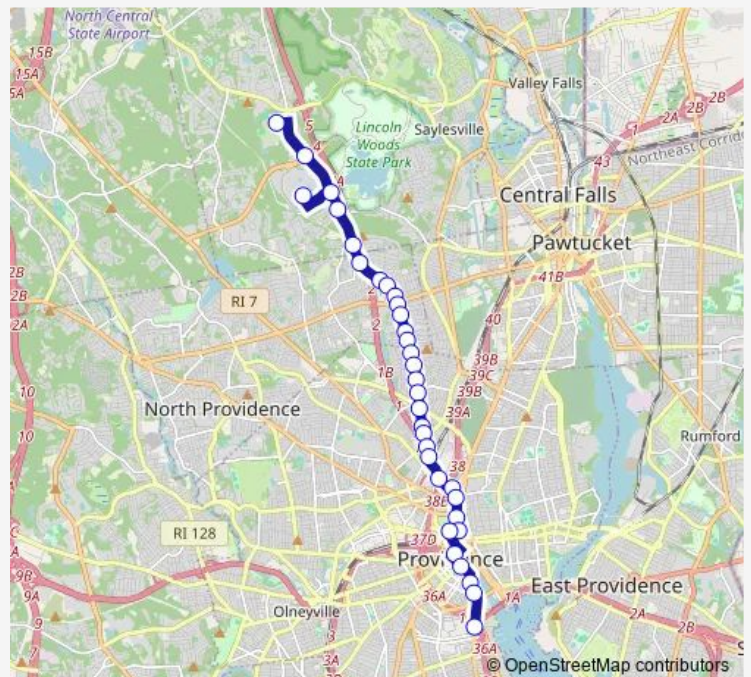

Charles before Brown

Route schedule

Hospital District (Northbound) — Ccri Lincoln

Monday 06:28-23:43

Tuesday 06:28-23:43

Wednesday 06:28-23:43

Thursday 06:28-23:43

Friday 06:28-23:43

Saturday 06:48-22:18

Sunday 06:55-21:55

Route info

Direction: Hospital District (Northbound)

Stops: 34

Trip Duration: 0 hour 29 min

51 — Charles St/Twin River/Ccri Lincoln

Charles before Macari

RI-246 at Lincoln Woods Tunnel

Twin River Casino

RI-246 after Twin River

Ccri Lincoln

Direction

Ccri Lincoln — Hospital District (Southbound)

34 stops

[Open route schedule](#)

Saturday 06:15-21:44

Sunday 06:52-21:52

Route info

Direction: Ccri Lincoln

Stops: 34

Trip Duration: 0 hour 36 min

Charles after Orms

Canal after Smith