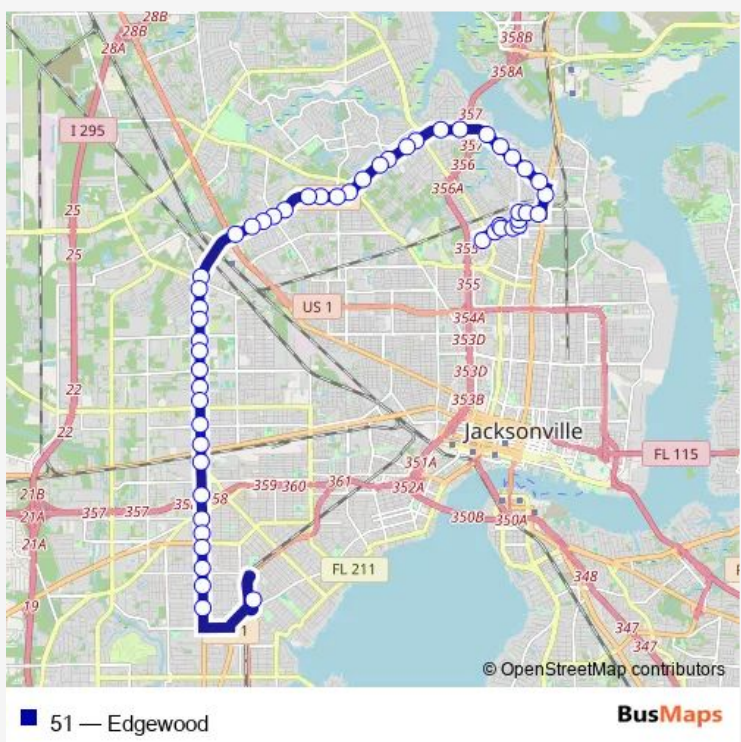

Bus 51 Edgewood

[Go to website](#)

Direction
 Gateway Hub — Fscj Kent Campus
 52 stops
[Open route schedule](#)

- Gateway Hub
- 44th St + 41st St
- Twin Towers
- 44th St + Twin Towers
- 44th St + Springfield Blvd
- Pearl St + 45th St
- Pearl St + 46th St
- Pearl St + 48th St
- 48th St + Winn Dixie
- 48th St + Main St
- Main St + Tallulah Ave
- 69 Tallulah Ave
- 219 Tallulah Ave
- Tallulah Ave + 66th St
- Tallulah Ave + Lorain St
- Edgewood Ave + Merle Dr
- Edgewood Ave + Bunker Hill Blvd
- Edgewood Ave + Calvin St
- Edgewood Ave + Lem Turner Rd fs
- Edgewood Ave + Orlando Ave
- Edgewood Ave + Lake Park Dr

Route schedule
 Gateway Hub — Fscj Kent Campus

Monday	05:00-22:00
Tuesday	05:00-22:00
Wednesday	05:00-22:00
Thursday	05:00-22:00
Friday	05:00-22:00
Saturday	05:12-21:15
Sunday	05:12-20:15

Route info
 Direction: Gateway Hub
 Stops: 52
 Trip Duration: 0 hour 49 min

Edgewood Ave + Lake Park Dr

Edgewood Ave + Diamond St

Edgewood Ave + Moncrief Rd

Edgewood Ave + Avenue B

Edgewood Ave + Iris Blvd

Edgewood Ave + Carnation Rd

Edgewood Ave + Greenes Pl

Edgewood Ave. & Cleveland Rd.

Wednesday 06:00-23:00

Thursday 06:00-23:00

Friday 06:00-23:00

Saturday 06:10-22:15

Sunday 06:10-21:15

Route info

Direction: Fscj Kent Campus

Stops: 53