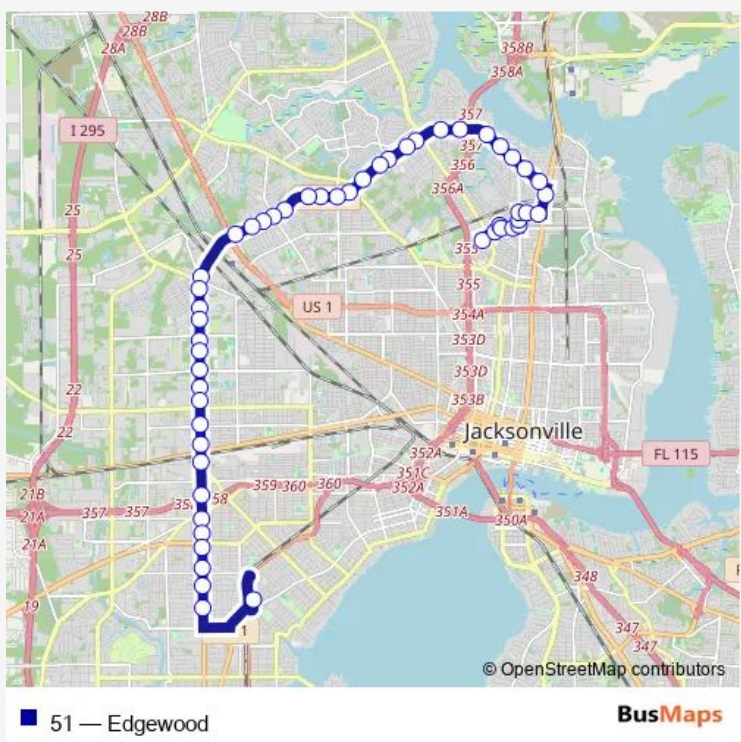

Bus 51 Edgewood

[Go to website](#)

Direction
 Gateway Hub — Fscj Kent Campus
 52 stops
[Open route schedule](#)

- Gateway Hub
- 44th St + 41st St
- Twin Towers
- 44th St + Twin Towers
- 44th St + Springfield Blvd
- Pearl St + 45th St
- Pearl St + 46th St
- Pearl St + 48th St
- 48th St + Winn Dixie
- 48th St + Main St
- Main St + Tallulah Ave
- 69 Tallulah Ave
- 219 Tallulah Ave
- Tallulah Ave + 66th St
- Tallulah Ave + Lorain St
- Edgewood Ave + Merle Dr
- Edgewood Ave + Bunker Hill Blvd
- Edgewood Ave + Calvin St
- Edgewood Ave + Lem Turner Rd fs
- Edgewood Ave + Orlando Ave
- Edgewood Ave + Lake Park Dr

Route schedule
 Gateway Hub — Fscj Kent Campus

Monday	05:00-22:00
Tuesday	05:00-22:00
Wednesday	05:00-22:00
Thursday	05:00-22:00
Friday	05:00-22:00
Saturday	05:12-21:15
Sunday	05:12-20:15

Route info
 Direction: Gateway Hub
 Stops: 52
 Trip Duration: 0 hour 49 min

Edgewood Ave + Lake Park Dr

Edgewood Ave + Diamond St

Edgewood Ave + Moncrief Rd

Edgewood Ave + Avenue B

Edgewood Ave + Iris Blvd

Edgewood Ave + Carnation Rd

Edgewood Ave + Greenes Pl

Edgewood Ave. & Cleveland Rd.

Wednesday 06:00-23:00

Thursday 06:00-23:00

Friday 06:00-23:00

Saturday 06:10-22:15

Sunday 06:10-21:15

Route info

Direction: Fscj Kent Campus

Stops: 53