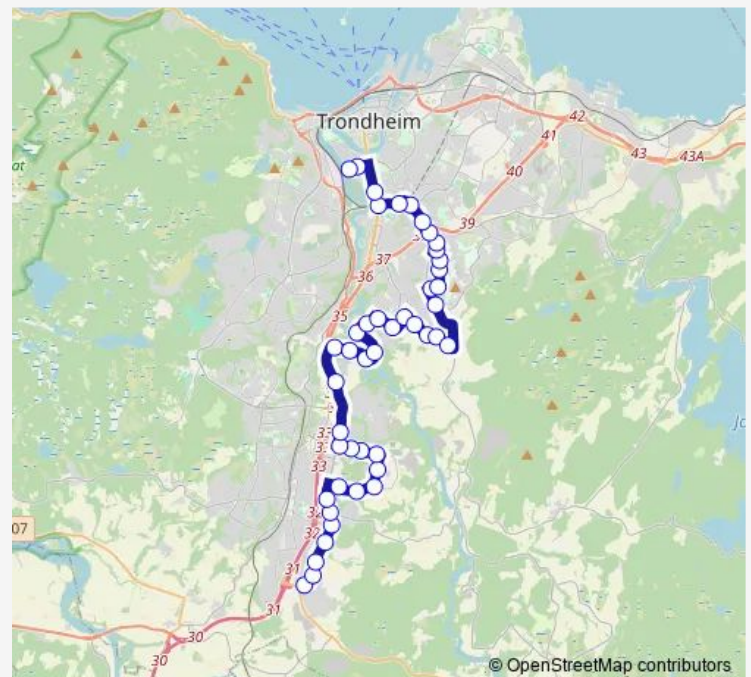

## Route schedule

Sandmoen — St. Olavs hospital vest

Monday 06:05-08:10

Tuesday —

Wednesday 06:05-08:10

Thursday 06:05-08:10

Friday 06:05-08:10

Saturday —

## Route info

Direction: Sandmoen

Stops: 45

Trip Duration: 0 hour 34 min

51 — Sandmoen - Tillerringen - Kroppa

**BusMaps**

Leirøya

Haugnessvingen

## Route schedule

St. Olavs hospital vest — Sandmoen

Monday 07:15

Tuesday —

Wednesday 07:15

Thursday 07:15

Friday 07:15

Saturday —

## Route info

Direction: St. Olavs hospital vest

Stops: 44

Trip Duration: 0 hour 38 min

Kroppanmarka

Okstadvegen

Leirfossvegen

Okstad