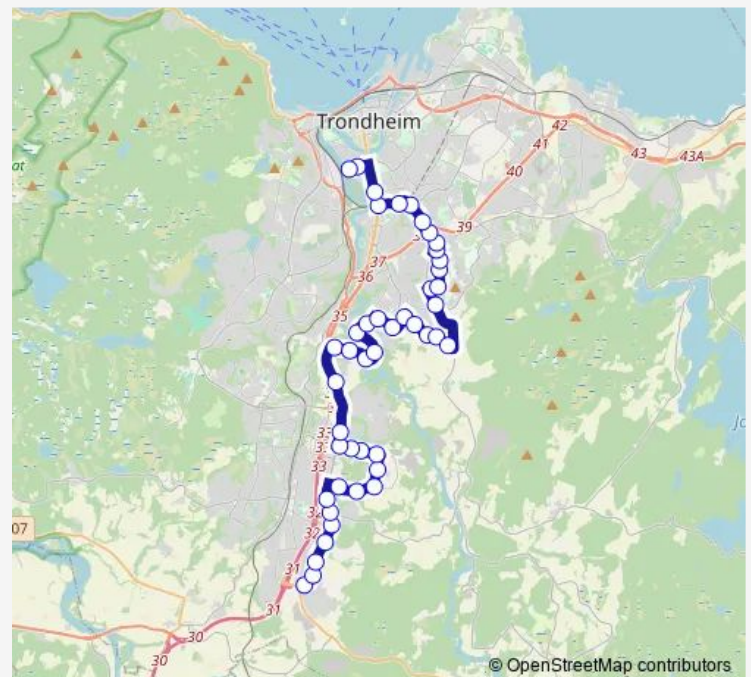

Thursday 06:05-08:10

Friday 06:05-08:10

Saturday —

Sunday 06:05-08:10

Route info

Direction: Sandmoen

Stops: 45

Trip Duration: 0 hour 34 min

51 — Sandmoen - Tillerringen - Kroppa

Leirøya

Haugnessvingen

Fossegrenda

Nordslettvegen

Utleirmark

Einbakken

Øvre Tvereggen

Monday 07:15

Tuesday —

Wednesday —

Thursday 07:15

Friday 07:15

Saturday —

Sunday 07:15

Route info

Direction: St. Olavs hospital vest

Stops: 44

Trip Duration: 0 hour 38 min

Kroppanmarka

Okstadvegen

Leirfossvegen

Okstad

Rostengrenda