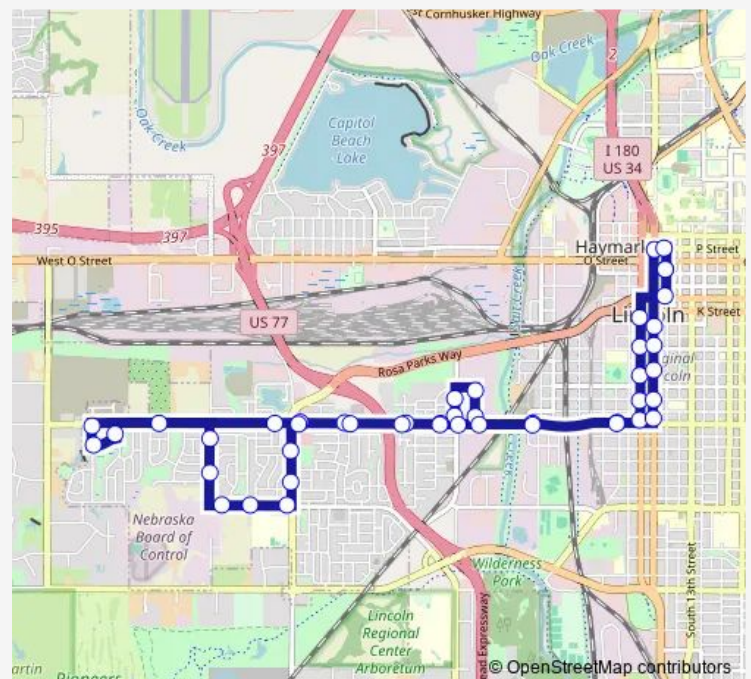

SW 6th & W B Street (southeast side)

SW 6th & W E Street (southeast side)

S Folsom & W C Street (northwest side)

S Folsom & W B Street (southwest side)

W A & SW 8th Street (northeast side)

W A & SW 10th Street (northeast side)

W A & SW 15th Street (northeast side)

W A & S Coddington Avenue (northeast side)

S Coddington & W Garfield Street (southwest side)

S Coddington & W Peach Street (southwest side)

W South & S Coddington Avenue (northwest side)

W South & SW 23rd Street (northwest side)

Route schedule

Gold's - 11th Street — Gold's - 11th Street

Monday	06:10-18:10
Tuesday	06:10-18:10
Wednesday	06:10-18:10
Thursday	06:10-18:10
Friday	06:10-18:10
Saturday	07:40-17:40
Sunday	—

Route info

Direction: Gold's - 11th Street

Stops: 45

Trip Duration: 0 hour 55 min

51 — West A

W South & SW 27th Street (northeast side)
SW 27th & W Peach Street (northeast side)
SW 27th & W Garfield Street (northeast side)
Timber Ridge & Timber Ridge Circle (southwest side)
W Garfield & SW 36th Street (northeast side)
SW 36th & W A Street (southeast side)
W A & SW 30th Street (southwest side)
W A & SW 23rd Street (southeast side)
W A & S Coddington Avenue (southeast side)
W A & SW 15th Street (southeast side)
W A & SW 10th Street (southwest side)
W A & SW 8th Street (southeast side)
W A & S Folsom Street (southeast side)
W A & SW 6th Street (southeast side)
W A & SW 1st Street (southeast side)
A & 7th Street (southwest side)
10th & A Street (northeast side)
10th & C Street (southeast side)
10th & E Street (northeast side)
10th & G Street (northeast side)
10th & Lincoln Mall (southeast side)
10th & P Street (southeast side)
P & 11th Street (southwest side)
Gold's - 11th Street