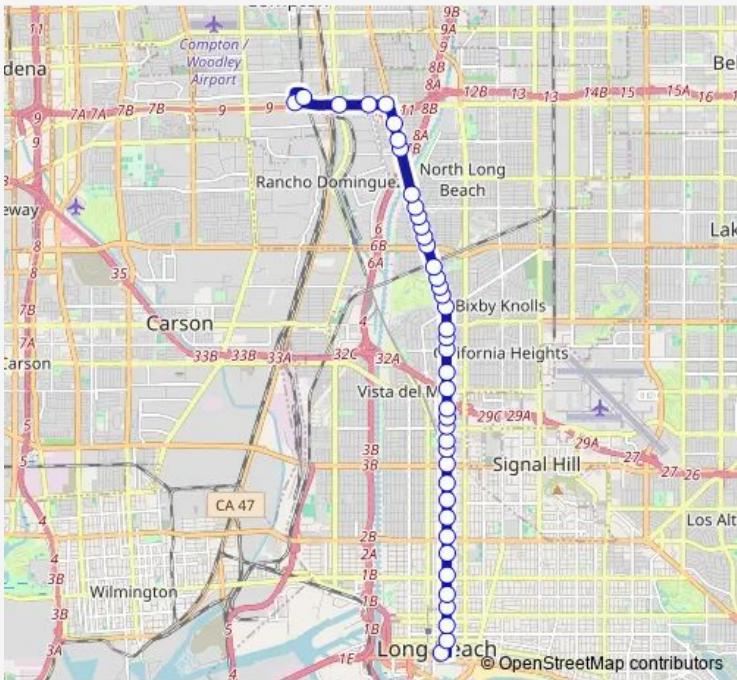

**Bus 51 Long Beach Blvd**

[Go to website](#)

**Direction**  
 1st & Shelter G S — Artesia Station Bay 2  
 41 stops  
[Open route schedule](#)

- 1st & Shelter G S
- Long Beach Blvd & 3rd Se
- Long Beach Blvd & 5th Ne
- Long Beach Blvd & 8th Ne
- Long Beach Blvd & 10th Ne
- Long Beach Blvd & Anaheim Ne
- Long Beach Blvd & 16th Ne
- Long Beach Blvd & PCH Ne
- Long Beach Blvd & 20th Ne
- Long Beach Blvd & Hill Ne
- Long Beach Blvd & Burnett Ne
- Long Beach Blvd & Willow Ne
- Long Beach Blvd & Memorial Hospital E
- Long Beach Blvd & Columbia Ne
- Long Beach Blvd & Spring Ne
- Long Beach Blvd & 31st Ne
- Long Beach Blvd & 32nd Ne
- Long Beach Blvd & Wardlow Ne
- Long Beach Blvd & 36th Ne
- Long Beach Blvd & Bixby Ne
- Long Beach Blvd & Roosevelt Ne

**Route schedule**  
 1st & Shelter G S — Artesia Station Bay 2

Monday	05:00-22:35
Tuesday	05:00-22:35
Wednesday	05:00-22:35
Thursday	05:00-22:35
Friday	05:00-22:35
Saturday	05:05-22:30
Sunday	05:05-22:00

**Route info**  
 Direction: 1st & Shelter G S  
 Stops: 41  
 Trip Duration: 0 hour 39 min

51 — Long Beach Blvd **BusMaps**

Long Beach Blvd & Marshall Ne

Long Beach Blvd & San Antonio Ne

Long Beach Blvd & 44th Ne

## Route info

Direction: Artesia Station Bay 2

Stops: 45

Trip Duration: 0 hour 44 min

Long Beach Blvd & 32nd Nw

Long Beach Blvd & 31st Sw

Long Beach Blvd & Spring Sw

Long Beach Blvd & Columbia Sw