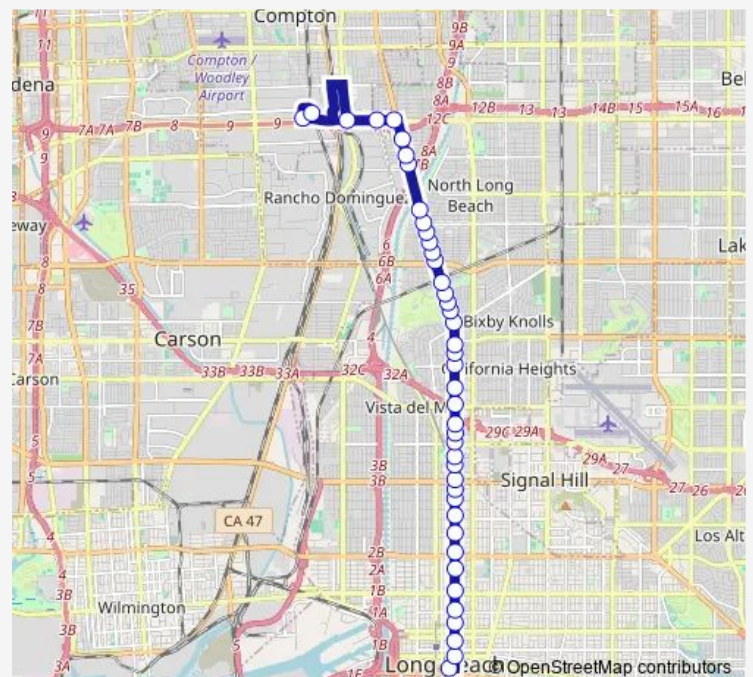

Long Beach Blvd & 44th Nw

Long Beach Blvd & San Antonio Sw

Long Beach Blvd & Marshall Sw

Route schedule

Artesia Station Bay 3 — First & Shelter G S

Monday 05:00-21:45

Tuesday 05:00-21:45

Wednesday 05:00-21:45

Thursday 05:00-21:45

Friday 05:00-21:45

Saturday 05:00-21:45

Sunday 05:00-21:45

Route info

Direction: Artesia Station Bay 3

Stops: 46

Trip Duration: 0 hour 51 min

51 — Long Beach Blvd

Long Beach Blvd & Roosevelt Sw

Long Beach Blvd & Bixby Sw

Long Beach Blvd & Cameron Sw

Long Beach Blvd & Wardlow Sw

Long Beach Blvd & 32nd Nw

Long Beach Blvd & 31st Sw

Long Beach Blvd & Spring Sw

Long Beach Blvd & Columbia Sw

Long Beach Blvd & Memorial Hospital W

Long Beach Blvd & Willow Sw

Long Beach Blvd & 25th Sw

Long Beach Blvd & Burnett Sw

Long Beach Blvd & Hill Sw

Long Beach Blvd & 20th Nw

Long Beach Blvd & PCH Sw