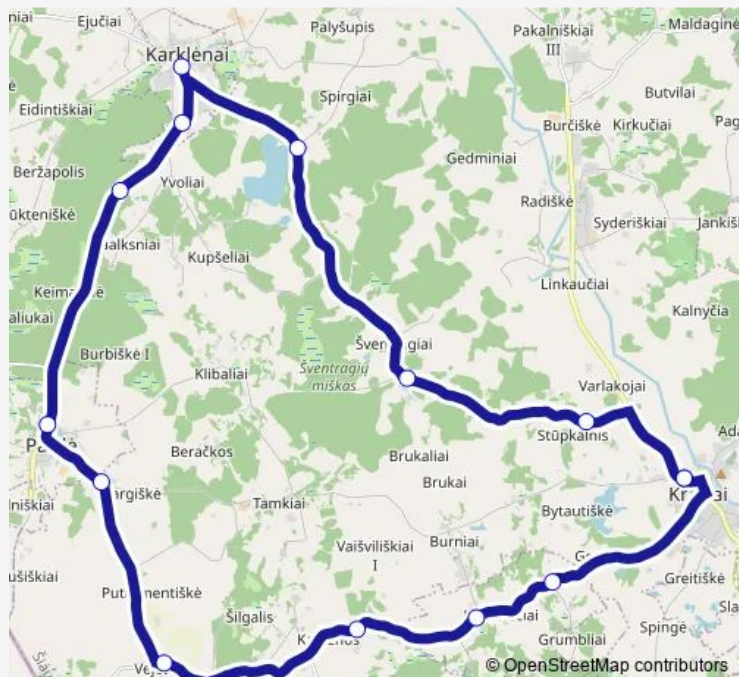

Thursday 14:16

Friday 14:16

Saturday —

Sunday —

Route info

Direction: Pagiai

Stops: 5

Trip Duration: 0 hour 14 min

Route info

Direction:

Stops: 0

Trip Duration: — min

Direction

Kražiai — Kražiai

11 stops

[Open route schedule](#)