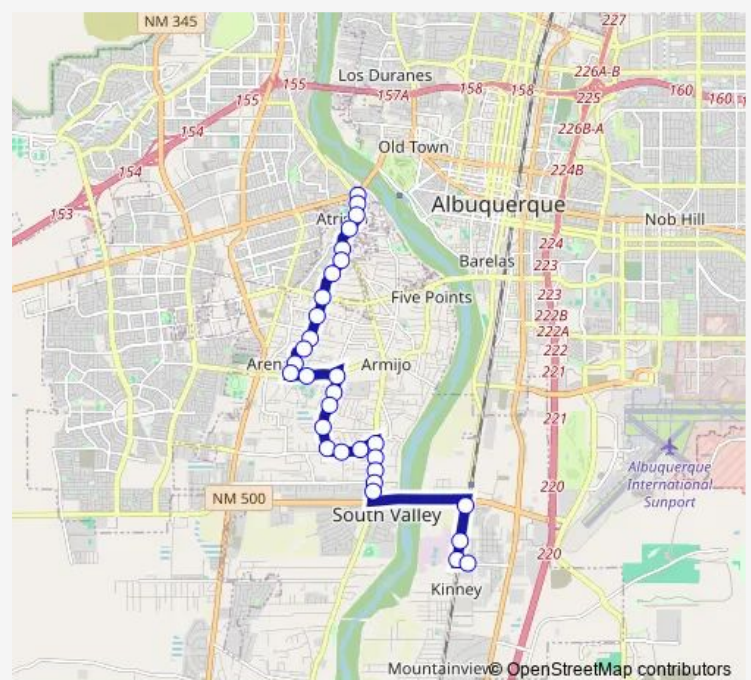

Arenal @ Rio Grande Hs

Atrisco @ Arenal

Atrisco @ Mares

Route schedule

Prosperity @ Williams (Mtn View Cc) — Atrisco Ln. @ Central

Monday 06:36-17:26

Tuesday 06:36-17:26

Wednesday 06:36-17:26

Thursday 06:36-17:26

Friday 06:36-17:26

Saturday 07:36-16:18

Sunday —

Route info

Direction: Prosperity @ Williams (Mtn View Cc)

Stops: 33

Trip Duration: 0 hour 27 min

51 — Atrisco/Rio Bravo

Atrisco @ Amalia

Atrisco @ Wilber

Atrisco @ San Ygnacio

Atrisco @ Bridge

Atrisco @ Bridge

Atrisco @ Larrazolo

Atrisco @ Five Points

Atrisco @ Five Points

Atrisco @ Gonzales

Atrisco @ Osage

Atrisco @ Central

Atrisco Ln. @ Central

Direction

Atrisco Ln. @ Central — Prosperity @ Williams (Mtn View Cc)

30 stops