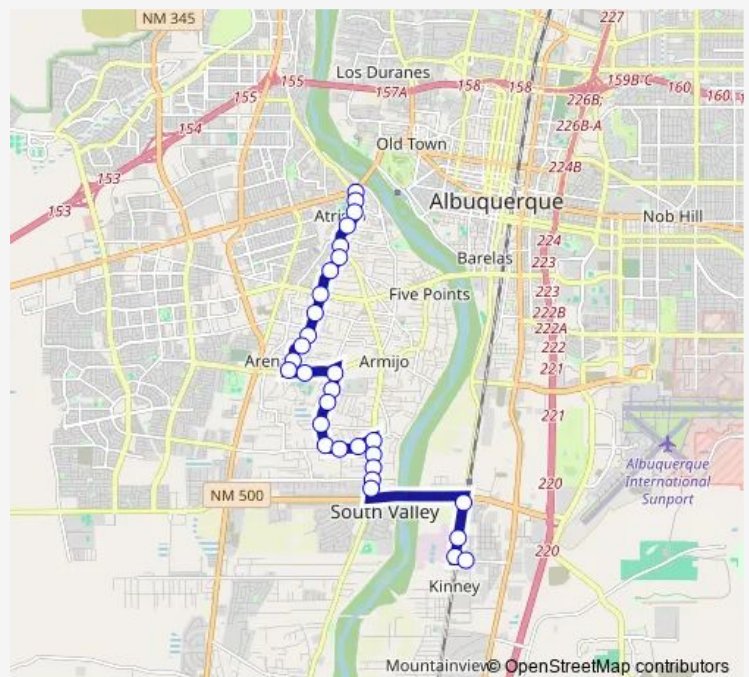

### Direction

Prosperity @ Williams (Mtn View Cc) — Atrisco Ln. @ Central

33 stops

[Open route schedule](#)

Prosperity @ Williams (Mtn View Cc)

Prince @ Prosperity

Prince @ Grape

Prince @ Gore

### Route schedule

Prosperity @ Williams (Mtn View Cc) — Atrisco Ln. @ Central

Monday 06:36-17:26

Tuesday 06:36-17:26

Wednesday 06:36-17:26

Thursday 06:36-17:26

Friday 06:36-17:26

Saturday 07:36-16:18

### Route info

Direction: Prosperity @ Williams (Mtn View Cc)

Stops: 33

Trip Duration: 0 hour 26 min

51 — Atrisco/Rio Bravo

Atrisco @ Amalia

Atrisco @ Wilber

Atrisco @ San Ygnacio