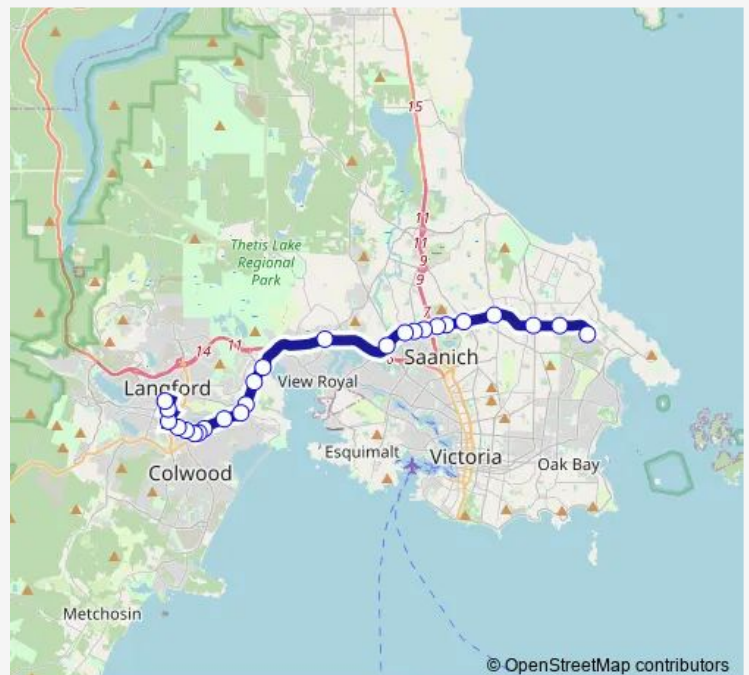

Thursday 07:32-17:37

Friday 07:32-17:37

Saturday —

Sunday —

Route info

Direction: Uvic Exch Bay P

Stops: 25

Trip Duration: 0 hour 42 min

51 — Langford / Uvic

Kelly Rd at Pickford Rd

Veterans Memorial Pky at Kelly Rd

Phipps Rd at Langford Pky

Langford Exch Bay A

Direction

Langford Exch Bay A — Uvic Exch Bay P

26 stops