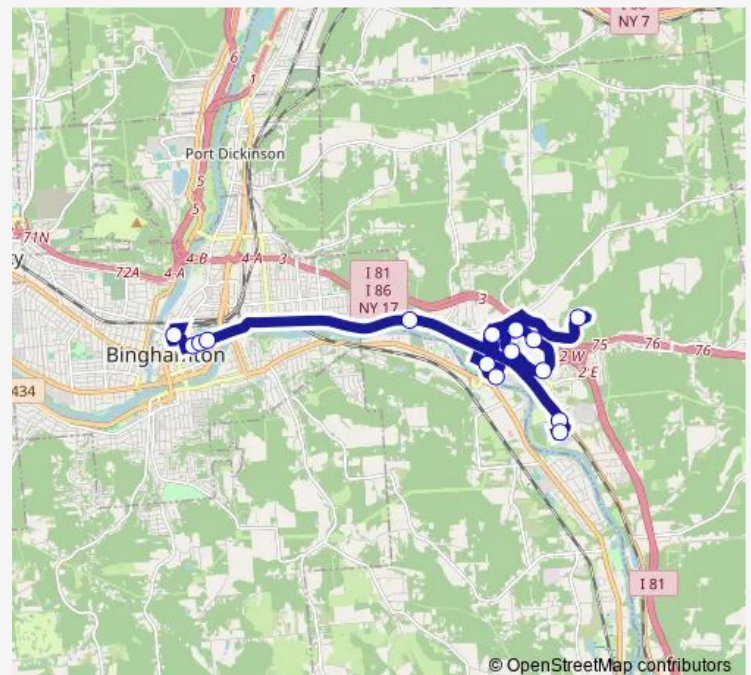

Fedex

Harris Assembly

Southern Tier Plastics

American Pipe and Plastics

Willow Run

Route schedule

BC Junction 51 and 53 — Willow Run

Monday 06:00-17:10

Tuesday 06:00-17:10

Wednesday 06:00-17:10

Thursday 06:00-17:10

Friday 06:00-17:10

Saturday —

Sunday —

Route info

Direction: BC Junction 51 and 53

Stops: 15

Trip Duration: 0 hour 29 min

51 — K Commuter

Direction

Willow Run — BC Junction

12 stops

[Open route schedule](#)

Willow Run

Southern Tier Plastics

Del Motel

BC Junction

Route schedule

Willow Run — BC Junction

Monday	06:30-17:40
Tuesday	06:30-17:40
Wednesday	06:30-17:40
Thursday	06:30-17:40
Friday	06:30-17:40
Saturday	—
Sunday	—