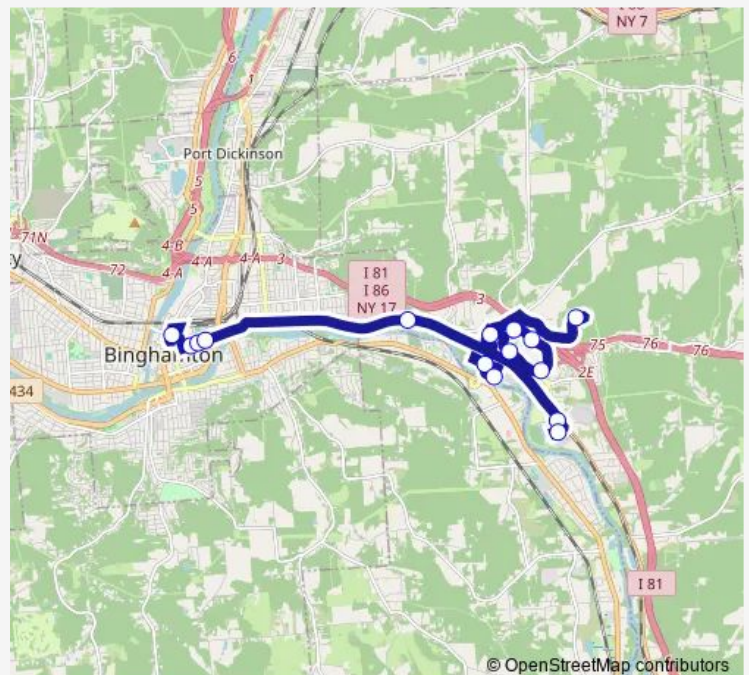

### Direction

BC Junction 51 and 53 — Willow Run

15 stops

[Open route schedule](#)

BC Junction 51 and 53

Court/Jay

Court/Fayette

Court/Rutherford

### Route schedule

BC Junction 51 and 53 — Willow Run

Monday 06:00-17:10

Tuesday 06:00-17:10

Wednesday 06:00-17:10

Thursday 06:00-17:10

Friday 06:00-17:10

Saturday —

### Route info

Direction: BC Junction 51 and 53

Stops: 15

Trip Duration: 0 hour 29 min

51 — K Commuter

**Direction**

Willow Run — BC Junction

12 stops

## Route schedule

Willow Run — BC Junction

Monday 06:30-17:40

Tuesday 06:30-17:40

Wednesday 06:30-17:40

Thursday 06:30-17:40

Friday 06:30-17:40

Saturday —