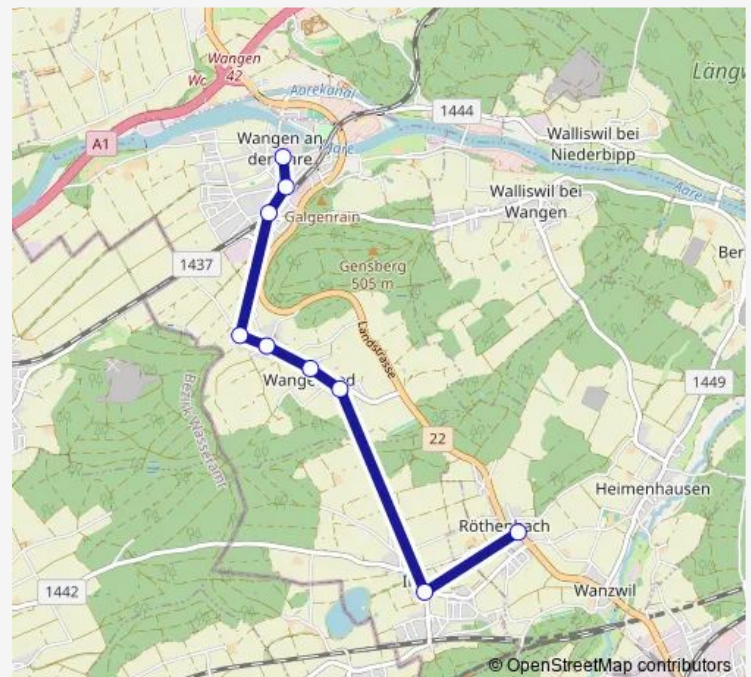

### Direction

Wangen a.d.Aare, Zytglogge — Röthenbach b. H., Post

9 stops

[Open route schedule](#)

Wangen a.d.Aare, Zytglogge

Wangen an der Aare, Bahnhof

Wangen a.d. Aare, Unterführung

Wangenried, Unterdorf

### Route schedule

Wangen a.d.Aare, Zytglogge — Röthenbach b. H., Post

Monday 06:59-17:27

Tuesday 06:59-17:27

Wednesday 06:59-17:27

Thursday 06:59-17:27

Friday 06:59-17:27

Saturday —

### Route info

Direction: Wangen a.d.Aare, Zytglogge

Stops: 9

Trip Duration: 0 hour 12 min

51 — B 51

Saturday —

Sunday —

**Route info**

Direction: Röthenbach b. H., Post

Stops: 9

Trip Duration: 0 hour 11 min

51 Bus time schedules and route maps are available in an offline PDF at busmaps.com. Use the busmaps.com website to see live bus times, train schedule or subway schedule, and step-by-step directions for all public transit in Wangen an der Aare