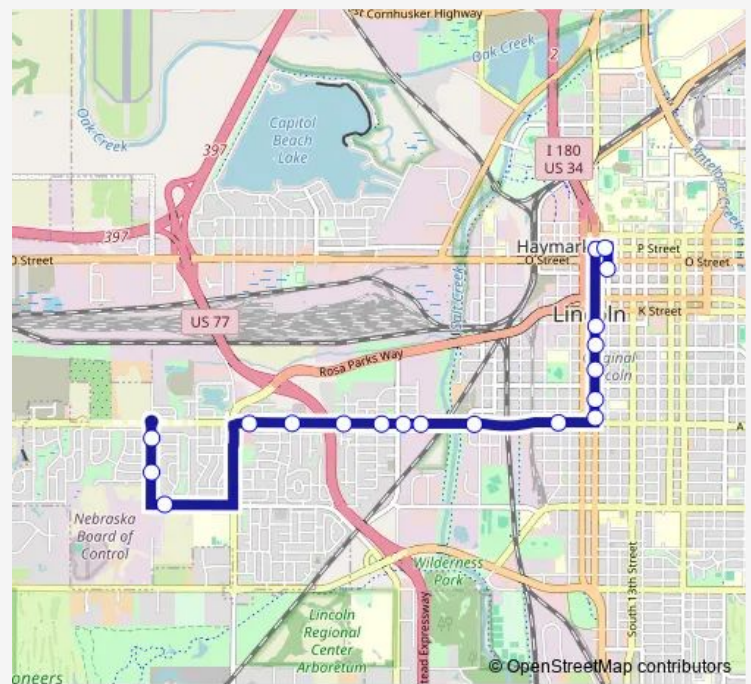

South 10th Street & E Street, Ne

South 10th Street & G Street, Ne

South 10th Street & Lincoln Mall, Se

North 10th Street & P Street, Se

P Street & North 11th Street, Sw

South 11th Street & N Street

### Route schedule

West South Street & Southwest 27th Street, Ne — South 11th Street & N Street

Monday	06:40-18:40
Tuesday	06:40-18:40
Wednesday	06:40-18:40
Thursday	06:40-18:40
Friday	06:40-18:40
Saturday	08:10-18:10
Sunday	—

### Route info

Direction: West South Street & Southwest 27th Street, Ne

Stops: 19

Trip Duration: 0 hour 25 min

■ 51 — West A

## Direction

South 11th Street & N Street — West South Street & Southwest 27th Street, Ne

20 stops

[Open route schedule](#)

South 11th Street & N Street

South 9th Street & J Street, Nw

South 9th Street & G Street, Nw