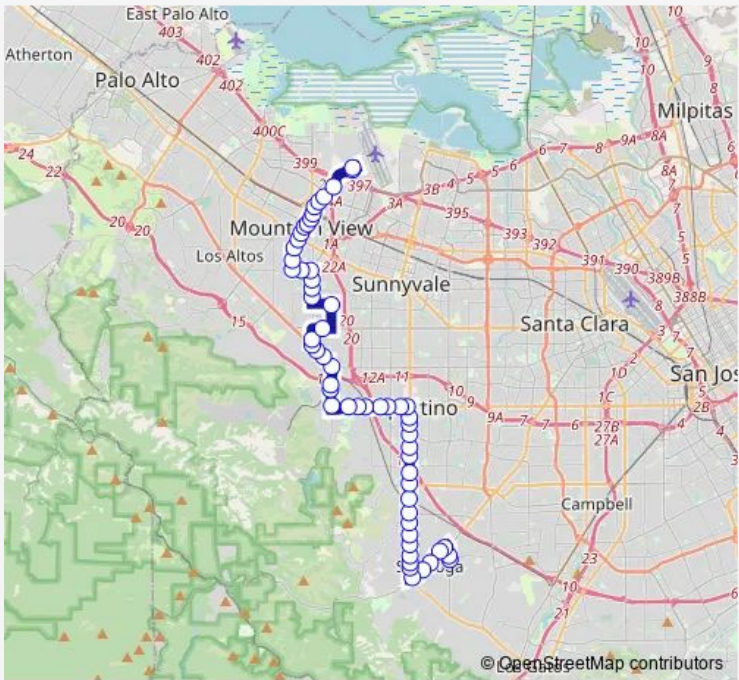

Bus 51 Moffett Field - West Valley Coll

[Go to website](#)

Direction
 Saich & Stevens Creek — North Akron & Mccord
 38 stops
[Open route schedule](#)

- Saich & Stevens Creek
- Alves & Park Circle
- Stevens Creek & Saich
- Stevens Creek & Stelling
- Stevens Creek & Mary
- Stevens Creek & Peninsula
- Stevens Creek & Mann
- Stevens Creek & Phar Lap
- Foothill & Cupertino
- Foothill & Vista Knoll
- Foothill & Starling
- Foothill & Homestead
- Grant & Arboretum
- Grant & Woodland Library
- Grant & Foothill
- Grant & Morton
- Fremont & Dallas
- Truman & Bryant
- Grant & Preston
- Grant & El Camino Hospital
- Grant & Eunice

Route schedule
 Saich & Stevens Creek — North Akron & Mccord

Monday	07:27-18:29
Tuesday	07:27-18:29
Wednesday	07:27-18:29
Thursday	07:27-18:29
Friday	07:27-18:29
Saturday	—
Sunday	—

Route info
 Direction: Saich & Stevens Creek
 Stops: 38
 Trip Duration: 0 hour 55 min

California & Hope

Hope & Villa

Mountain View Transit Center (Bay 1)

Moffett & Central Ave

Moffett & Cypress Point

Moffett & Middlefield

Moffett & Leong

South Akron & Wescoat

North Akron & Mccord

Direction

North Akron & Mccord — West Valley College (Bay 5)

62 stops

[Open route schedule](#)

North Akron & Mccord

Moffett & Leong

Moffett & Middlefield