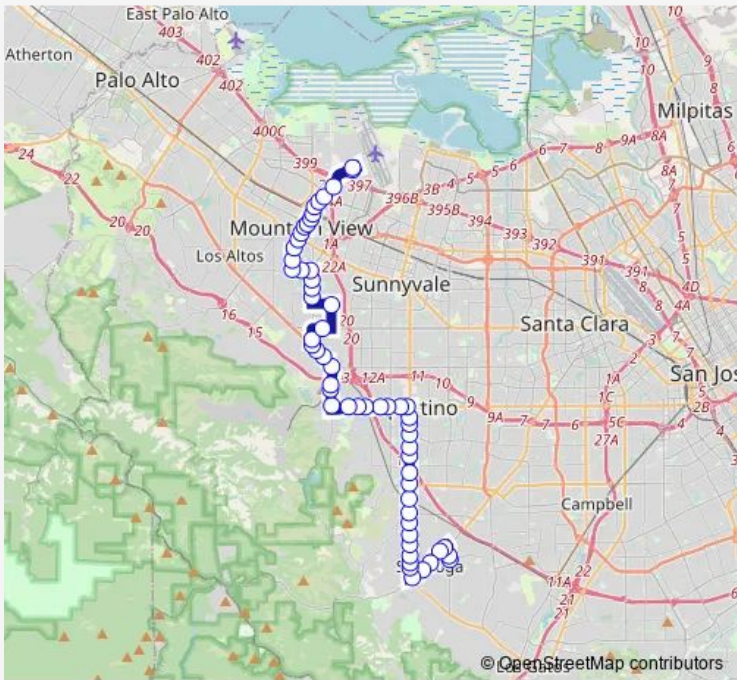

Bus 51 Moffett Field - West Valley Coll

[Go to website](#)

Direction
 North Akron & Mccord — West Valley College (Bay 5)
 62 stops
[Open route schedule](#)

- North Akron & Mccord
- Moffett & Leong
- Moffett & Middlefield
- Moffett & Cypress Point
- Moffett & Jackson
- Villa & Franklin
- Villa & Castro
- Mountain View Transit Center (Bay 2)
- Hope & Villa
- California & Hope
- Castro & Mercy
- Castro & High School Way
- Castro & El Camino
- Castro & Harpster
- Miramonte & Marilyn
- Miramonte & Barbara
- Cuesta & Miramonte
- Cuesta & Montalto
- Grant & Cuesta
- Grant & Sleeper
- El Camino Hospital

Route schedule
 North Akron & Mccord — West Valley College (Bay 5)

Monday	05:59-19:37
Tuesday	05:59-19:37
Wednesday	05:59-19:37
Thursday	05:59-19:37
Friday	05:59-19:37
Saturday	—
Sunday	—

Route info
 Direction: North Akron & Mccord
 Stops: 62
 Trip Duration: 1 hour 17 min