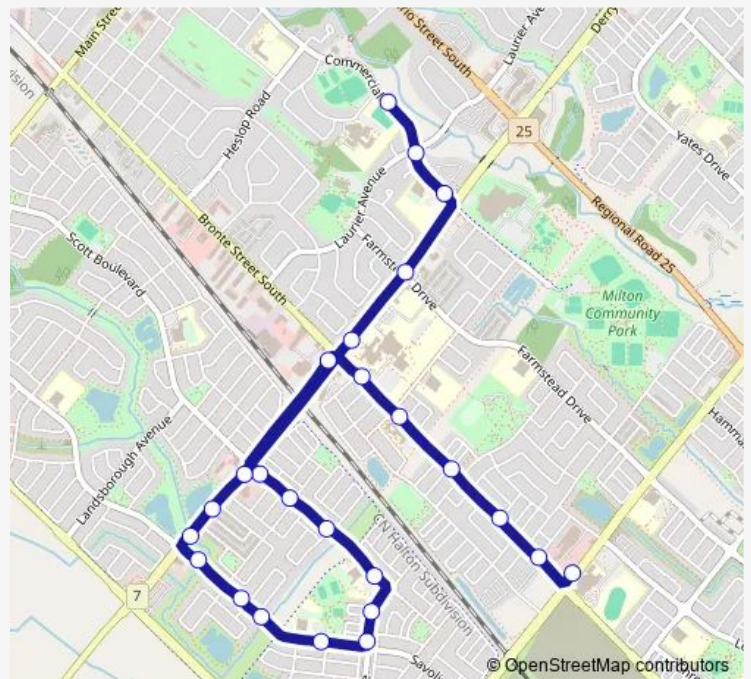

### Route info

Direction: Louis St Laurent at Bronte

Stops: 25

Trip Duration: 0 hour 21 min

■ 51 — School Special

Derry at Farmstead

Commercial at Derry

Commercial at Laurier

## Direction

Commercial across Williams — Derry at Scott

35 stops

[Open route schedule](#)

Commercial across Williams

Heslop at Thomas

Heslop at Bell

Heslop at Elmwood

## Route schedule

Scott at Derry — Commercial across Williams

Monday 07:34

Tuesday 07:34

Wednesday 07:34

Thursday 07:34

Friday 07:34

Saturday —

## Route info

Direction: Scott at Derry

Stops: 33

Trip Duration: 0 hour 24 min

801 Farmstead

Farmstead at Mclaughlin

Mclaughlin across Serafini

Santa Maria across Mclaughlin