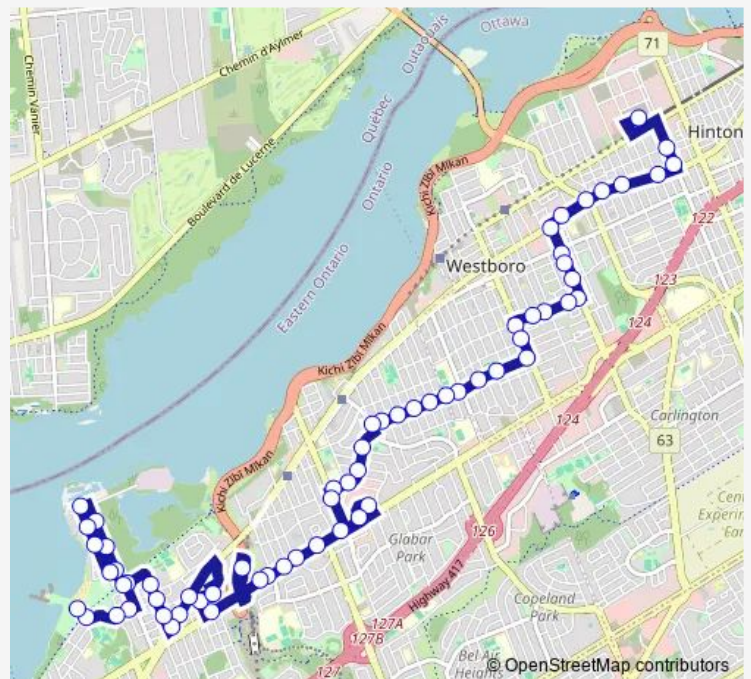

Direction

Tunney'S Pasture D — Britannia Park Loop

64 stops

[Open route schedule](#)

- Tunney'S Pasture D
- Holland / Spencer
- Holland / Wellington
- Wellington / Caroline
- Wellington / Gilchrist
- Wellington / Carleton
- Richmond / Island Park
- Richmond / Hilson
- Kirkwood / Richmond
- Kirkwood / Byron
- Kirkwood / Geoffrey
- Kirkwood / Iona
- Clare / Kirkwood
- Clare / Laderoute
- Clare / Tweedsmuir
- Clare / Evered
- Churchill / Princeton
- Churchill / Avondale
- Dovercourt / Churchill
- Dovercourt / Roosevelt
- Dovercourt / Brierwood

Route schedule

Tunney'S Pasture D — Britannia Park Loop

Monday	07:03-23:45
Tuesday	07:03-23:45
Wednesday	07:03-23:45
Thursday	07:03-23:45
Friday	07:03-23:45
Saturday	07:21-23:45
Sunday	08:45-23:45

Route info

Direction: Tunney'S Pasture D

Stops: 64

Trip Duration: 0 hour 43 min

Dovercourt / Broadview

Dovercourt / Denbury

Dovercourt / Mansfield

Dovercourt / Windermere

Dovercourt / Wavell

Thursday 06:34-22:36

Friday 06:34-22:36

Saturday 06:34-22:36

Sunday 08:01-23:01

Route info

Direction: Britannia Park Loop

Stops: 56

Trip Duration: 0 hour 46 min