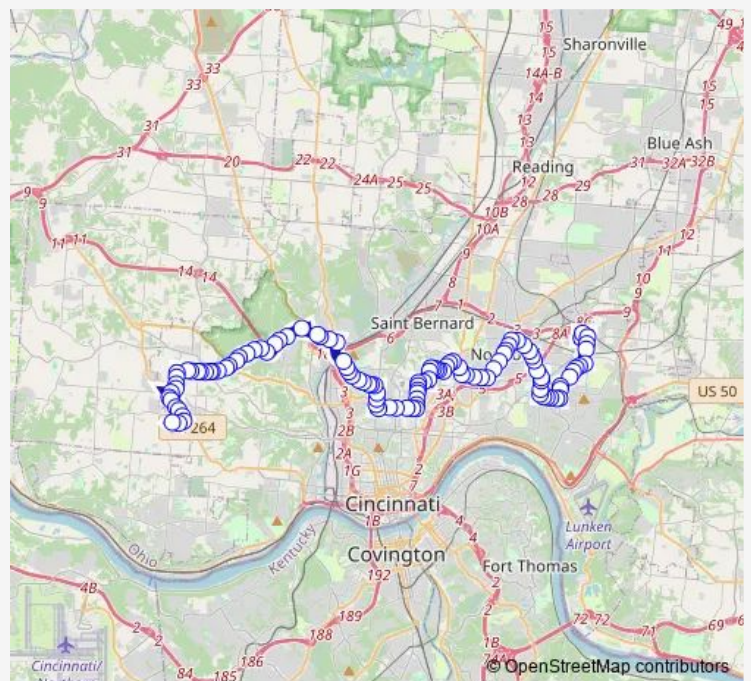

Montana AVE & Epworth Ave

Montana AVE & Hazelwood Ave

Montana AVE & Mcfarlan Rd

Route schedule

Glenway Crossing Transit Center B — Oakley Transit Center Shelter 3

Monday 06:26-14:05

Tuesday 06:26-14:05

Wednesday 06:26-14:05

Thursday 06:26-14:05

Friday 06:26-14:05

Saturday —

Sunday —

Route info

Direction: Glenway Crossing Transit Center B

Stops: 110

Trip Duration: 1 hour 26 min

51 — Uptown Connector

Montana AVE & Wunder Ave

Montana AVE & Felicity Dr

Montana AVE & Westwood Northern Blvd

Montana AVE 2679

Montana AVE & Anaconda Dr

Montana AVE & Haus Ln

Montana AVE & Mustang Dr

Montana AVE 2301

Montana AVE 2125

West Fork RD & Todd Ave

West Fork RD 1801

West Fork RD & Hays Ave

Colerain AVE & Kirby Ave

Blue Rock RD & Colerain Ave

Blue Rock RD & Hamilton Ave