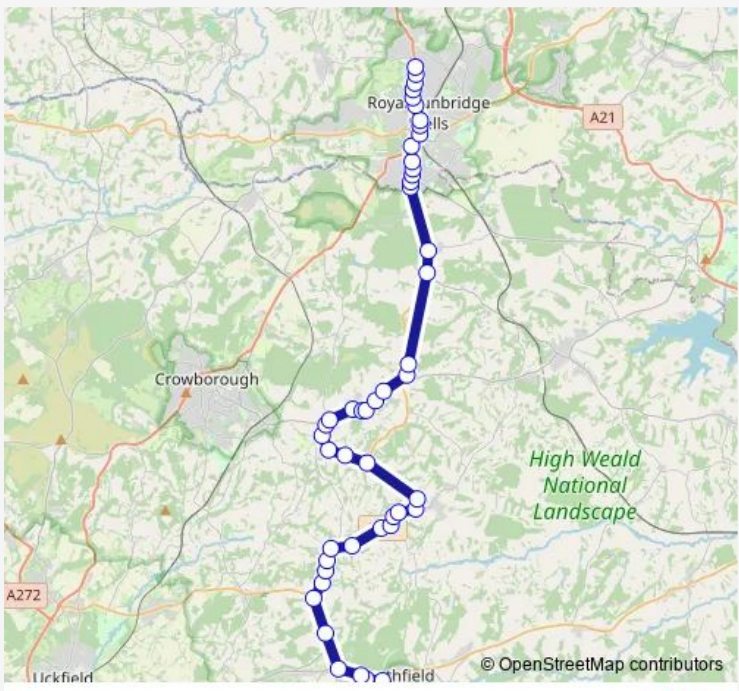

Bus 51 Heathfield - Tunbridge Wells

[Go to website](#)

Direction
Tunbridge Wells Boys' Grammar School — Streatfield Road
48 stops
[Open route schedule](#)

- Tunbridge Wells Boys' Grammar School
- YMCA
- East Cliff Road
- The Skinners' School
- St John's Church
- Woodbury Park Road
- Royal Victoria Place
- War Memorial
- Railway Station
- Chapel Place
- Montacute Road
- Broadwater Down East
- The Bull
- Chenies Close
- Forest Road
- Abergavenny Arms
- Sleeches Cross
- Brickyard Lane
- Garden Centre
- Jameah House
- Recreation Ground

Route schedule
Tunbridge Wells Boys' Grammar School — Streatfield Road

Monday	07:17-22:20
Tuesday	07:17-22:20
Wednesday	07:17-22:20
Thursday	07:17-22:20
Friday	07:17-22:20
Saturday	07:45-22:20
Sunday	09:30-19:30

Route info
Direction: Tunbridge Wells Boys' Grammar School
Stops: 48
Trip Duration: 0 hour 59 min

51 — Heathfield - Tunbridge Wells **BusMaps**