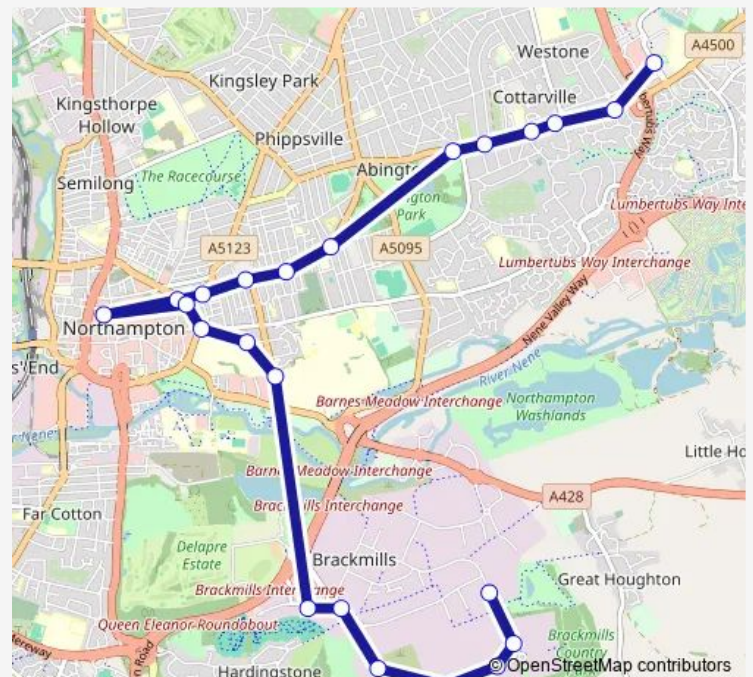

The White Company

Coca Cola

Travis Perkins

Route schedule

Shopping Centre — Great Bear Distribution

Monday 05:01-21:23

Tuesday 05:01-21:23

Wednesday 05:01-21:23

Thursday 05:01-21:23

Friday 05:01-21:23

Saturday 05:23-21:23

Sunday 21:23

Route info

Direction: Shopping Centre

Stops: 23

Trip Duration: 0 hour 43 min

51 — Northampton - Brackmills

ASDA

Great Bear Distribution

Direction

Scotia Close — Northampton Bus Interchange

15 stops

[Open route schedule](#)

Scotia Close

Thursday 22:07

Friday 22:07

Saturday 22:07

Sunday 22:07

Route info

Direction: Great Bear Distribution

Stops: 21

Trip Duration: 0 hour 27 min