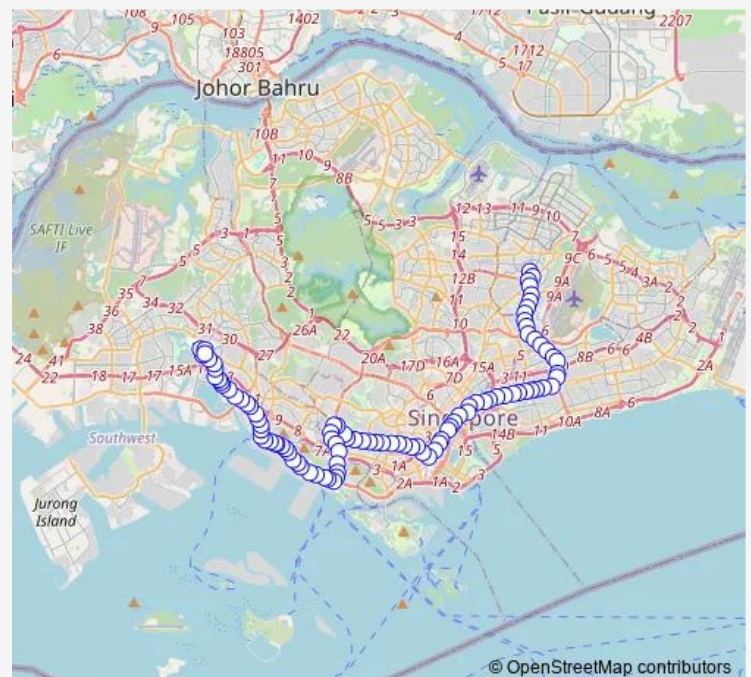

### Route schedule

Hougang Ctrl Int — Jurong East Int

Monday 05:30

Tuesday 05:30

Wednesday 05:30

Thursday 05:30

Friday 05:30

Saturday 05:30

### Route info

Direction: Hougang Ctrl Int

Stops: 98

Trip Duration: 2 hour 30 min

City Plaza

Opp Lor 39 Geylang

Aft Lor 34 Geylang

Aft Lor 28 Geylang