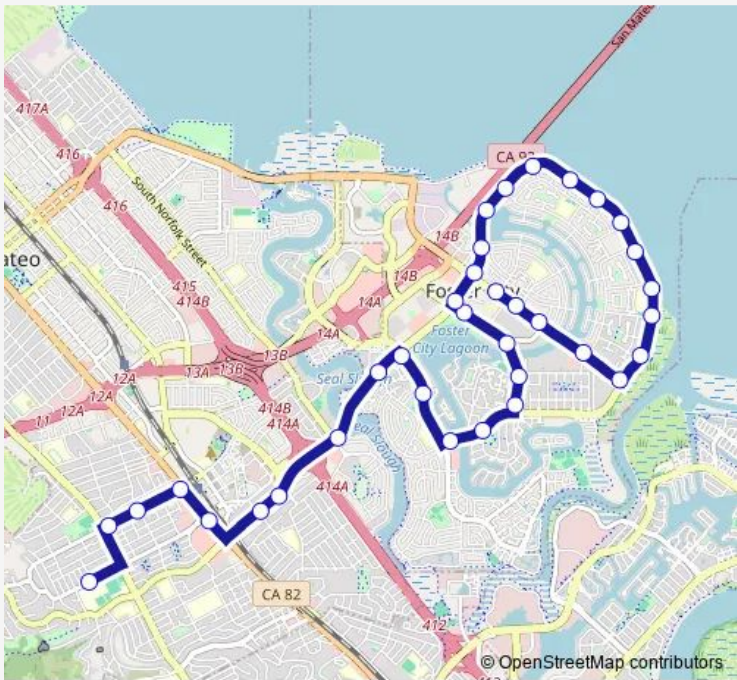

Bus 51 Foster City - Hillsdale Hs

[Go to website](#)

Direction
 E Hillsdale Blvd & Foster City Blvd — 31st Ave & Fernwood St-Hillsdale Hs

37 stops

[Open route schedule](#)

- E Hillsdale Blvd & Foster City Blvd
- E Hillsdale Blvd & Pilgrim Dr
- 1250 E Hillsdale Blvd-Waters Edge Apts
- Beach Park Blvd & Gull Ave.
- Beach Park Blvd & Teal St
- Beach Park Blvd & Egret St
- Beach Park Blvd & Sanderling St
- Beach Park Blvd & Gull Ave
- Beach Park Blvd & Marlin Ave
- Beach Park Blvd & Tarpon St
- Beach Park Blvd & Swordfish St
- Beach Park Blvd & Halibut St
- Beach Park Blvd & Foster City Blvd
- Foster City Blvd & Marlin Ave
- Foster City Blvd & Bounty Dr
- Foster City Blvd & Polynesia Dr
- Foster City Blvd & Balclutha Dr
- Foster City Blvd & E Hillsdale Blvd
- E Hillsdale Blvd & Foster City Blvd
- Shell Blvd & E Hillsdale Blvd
- Shell Blvd & Bounty Dr

Route schedule

E Hillsdale Blvd & Foster City Blvd — 31st Ave & Fernwood St-Hillsdale Hs

Monday	07:33
Tuesday	07:33
Wednesday	07:33
Thursday	07:33
Friday	07:33
Saturday	—
Sunday	—

Route info

Direction: E Hillsdale Blvd & Foster City Blvd

Stops: 37

Trip Duration: 0 hour 44 min

51 — Foster City - Hillsdale Hs **BusMaps**

Shell Blvd & Catamaran St

Beach Park Blvd & Shell Blvd

Beach Park Blvd & Farragut Blvd

Edgewater Blvd & Beach Park Blvd

Edgewater Blvd & Dorado Ln

Edgewater Blvd & Regulus St

Edgewater Blvd & Altair Ave

E Hillsdale Blvd & Edgewater Blvd

E Hillsdale Blvd & Sea Spray Ln

E Hillsdale Blvd & S Norfolk St

E Hillsdale Blvd & Saratoga Dr

E Hillsdale Blvd & Curtiss St