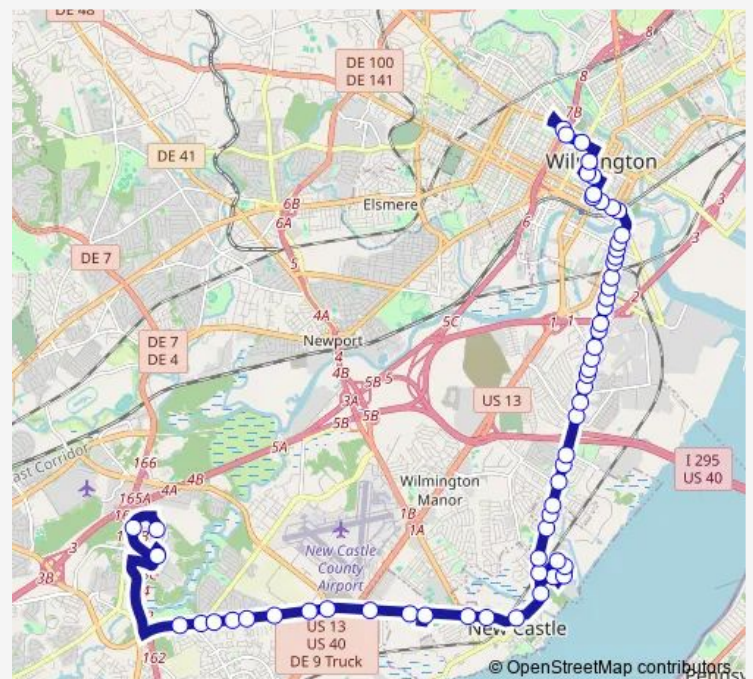

Ships Landing WAY @ OP Hibbert Group

Ships Landing WAY @ Essbar Equipment

Route schedule

Christiana Mall (Target) — Delaware AVE @ Adams St

Monday 05:01-21:40

Tuesday 05:01-21:40

Wednesday 05:01-21:40

Thursday 05:01-21:40

Friday 05:01-21:40

Saturday —

Sunday —

Route info

Direction: Christiana Mall (Target)

Stops: 59

Trip Duration: 1 hour 0 min

51 — New Castle Av / DE 273 / Ch Mall

Anchor Mill Road @ OP 5 Below Inc

Wilmington RD @ OP Baldt Ave

Wilmington RD @ Meggisson Av

Wilmington RD @ Holcomb Ln

Wilmington RD @ Jacquette Sq

Wilmington RD @ Buttonwood Ave

NEW Castle AVE @ Riverview Dr

Christiana RD & Airport Rd

Christiana RD @ OP Wedgefield Dr

Christiana Retail CTR @ OP Pier 1

Christiana Mall Park & Ride (Outside)

Christiana Mall (Target)

51 Bus time schedules and route maps are available in an offline PDF at busmaps.com. Use the busmaps.com website to see live bus times, train schedule or subway schedule, and step-by-step directions for all public transit in Wilmington