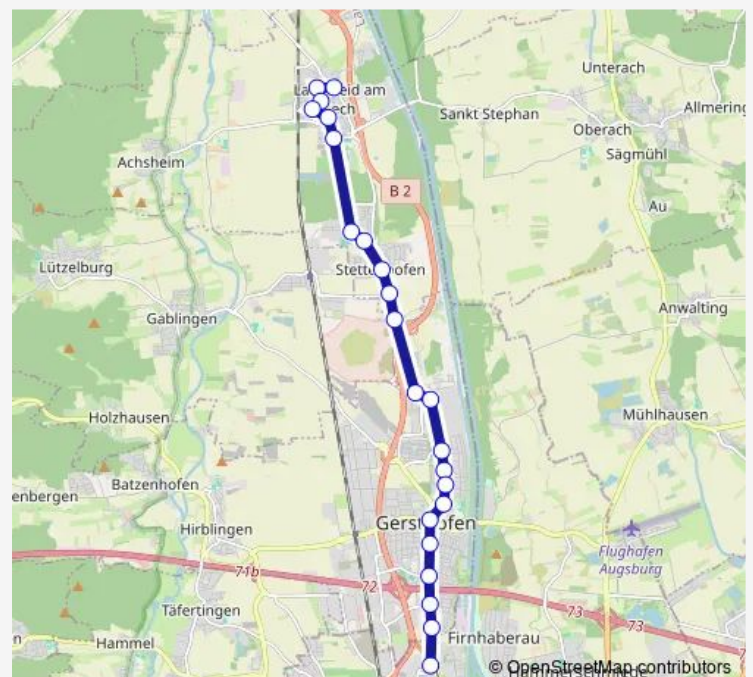

Gersthofen, St. Emmeram

Gersthofen, Gymnasium

Gersthofen, Ziegeleistraße

Route schedule

Langweid, Waage — Oberhausen, Nord P+R

Monday 06:27-19:33

Tuesday 06:27-19:33

Wednesday 06:27-19:33

Thursday 06:27-19:33

Friday 06:27-19:33

Saturday 09:54-19:24

Sunday —

Route info

Direction: Langweid, Waage

Stops: 23

Trip Duration: 0 hour 31 min

51

BusMaps

Gersthofen, Römertor

Oberhausen, Nord P+R

Direction

Gersthofen, Schulzentrum — Langweid, Waage

15 stops

[Open route schedule](#)

Route info

Direction: Gersthofen, Schulzentrum

Stops: 15

Trip Duration: 0 hour 26 min

Direction

Oberhausen, Nord P+R — Langweid, Waage

20 stops

[Open route schedule](#)