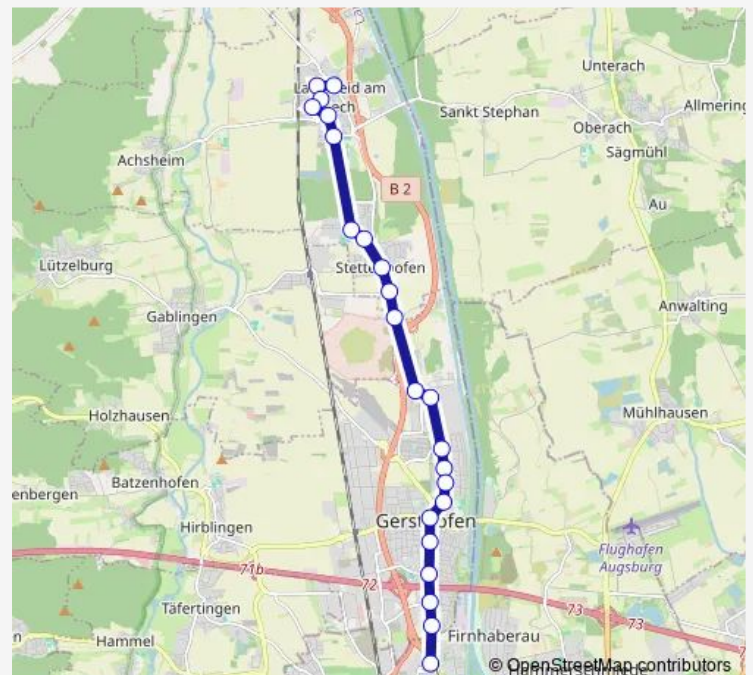

Gersthofen, St. Emmeram

Gersthofen, Gymnasium

Gersthofen, Ziegeleistraße

Route schedule

Langweid, Waage — Oberhausen, Nord P+R

Monday 06:27-19:33

Tuesday 06:27-19:33

Wednesday 06:27-19:33

Thursday 06:27-19:33

Friday 06:27-19:33

Saturday 09:54-19:24

Sunday —

Route info

Direction: Langweid, Waage

Stops: 23

Trip Duration: 0 hour 30 min

51

Gersthofen, Römertor

Oberhausen, Nord P+R

Direction

Gersthofen, Schulzentrum — Langweid, Waage

15 stops

[Open route schedule](#)

Gersthofen, Schulzentrum

Monday	13:05
Tuesday	13:05
Wednesday	13:05
Thursday	13:05
Friday	13:05
Saturday	—
Sunday	—

Route info

Direction: Gersthofen, Schulzentrum

Stops: 15

Trip Duration: 0 hour 26 min

Direction

Gersthofen, Stiftersiedlung — Oberhausen, Nord P+R