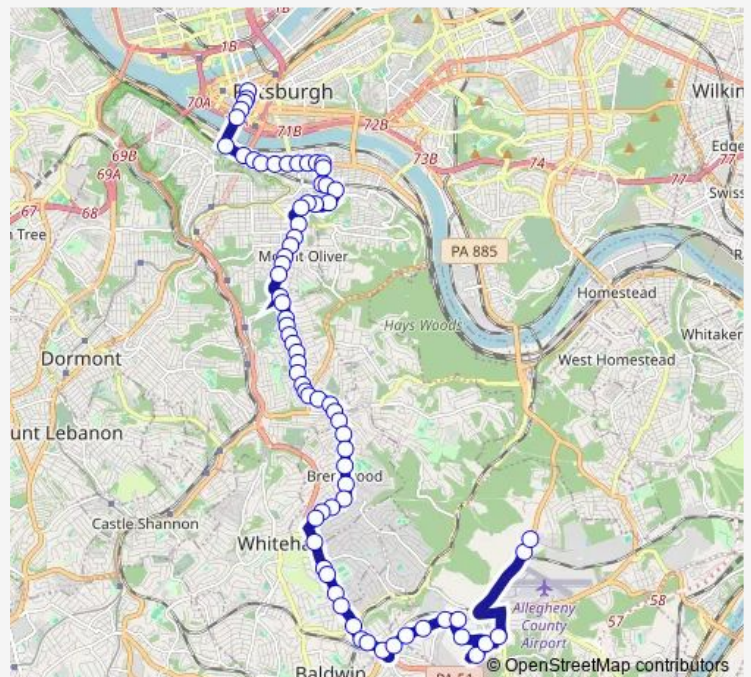

### Direction

Noble DR + Lebanon Rd — SIXTH AVE + SMITHFIELD

70 stops

[Open route schedule](#)

Noble DR + Lebanon Rd

Lebanon RD + South Hills Industrial Park

MOUNTAINVIEW DR + POOL CITY DR

CENTURY DR + GABRIEL BROTHERS

### Route schedule

Noble DR + Lebanon Rd — SIXTH AVE + SMITHFIELD

Monday 03:47-00:30<sup>+1</sup>

Tuesday 03:47-00:30<sup>+1</sup>

Wednesday 03:47-00:30<sup>+1</sup>

Thursday 03:47-00:30<sup>+1</sup>

Friday 03:47-00:30<sup>+1</sup>

### Route info

Direction: Noble DR + Lebanon Rd

Stops: 70

Trip Duration: 1 hour 7 min

■ 51 — Carrick

Brownsville RD + Brentridge Fs

Brownsville RD + Kaufmann Ave

Brownsville RD + Hillman Fs

Brownsville RD + Park Dr

Brownsville RD + E Garden Rd

Brownsville RD OPP Brentwood Loop

Brownsville RD + Stewart Ave

Brownsville RD + Sankey Ave

Brownsville RD + Churchview Ave

Brownsville RD + Clifton Blvd