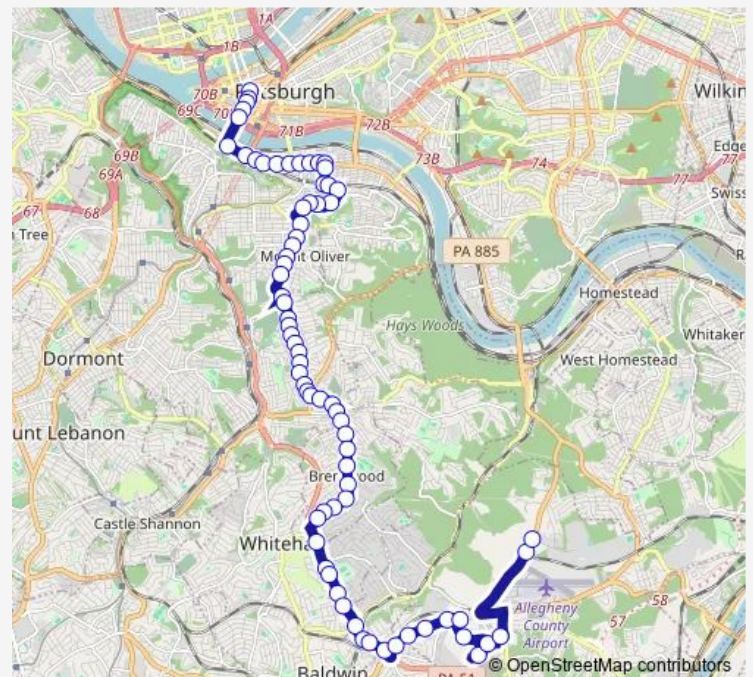

Smithfield ST + Forbes Ave

Smithfield ST + Third Ave

Smithfield ST + FT Pitt Blvd

E Carson ST + Station Square Station

E Carson ST + 2ND St

E Carson ST + Terminal Way

E Carson ST + 5TH St

E Carson ST + 7TH Fs

E Carson ST + 10th St

E Carson ST + 12th St

E Carson ST + 14th St

E Carson ST + 17th St

E Carson ST + 18th St

S 18th ST + Sarah St

S 18th ST + Steps

S 18th ST + Josephine St

Thursday 04:30-01:20⁺¹

Friday 04:30-01:20⁺¹

Saturday 04:30-01:45⁺¹

Sunday 05:45-00:46⁺¹

Route info

Direction: Sixth AVE + Smithfield

Stops: 73

Trip Duration: 0 hour 55 min

Direction: Noble DR + Lebanon Rd

Stops: 70

Trip Duration: 1 hour 3 min

Brownsville RD + E Garden Rd

Brownsville RD OPP Brentwood Loop

Brownsville RD + Stewart Ave

Brownsville RD + Sankey Ave

Brownsville RD + Churchview Ave