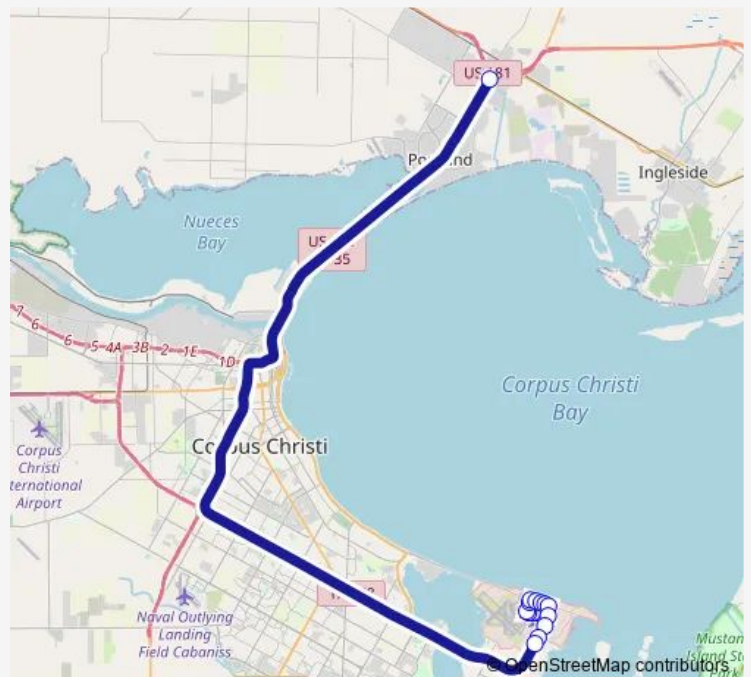

### Direction

Ave D @ Lexington — Gregory Park & Ride

17 stops

[Open route schedule](#)

Ave D @ Lexington

486-Ave D @ 5th

488-Ave D @ Bldg 250

489-Ave D @ 4th Street

### Route schedule

Ave D @ Lexington — Gregory Park & Ride

Monday	15:39
Tuesday	15:39
Wednesday	15:39
Thursday	15:39
Friday	14:39
Saturday	—
Sunday	—

### Route info

Direction: Ave D @ Lexington

Stops: 17

Trip Duration: 0 hour 46 min

51 — Gregory/NAS Express

## Direction

Gregory Park & Ride — 3rd @ Bldg 8

13 stops

[Open route schedule](#)

Gregory Park & Ride

588-Lexington @Southgate

589-Lexington@Armedforce

590-Lexington @ Church