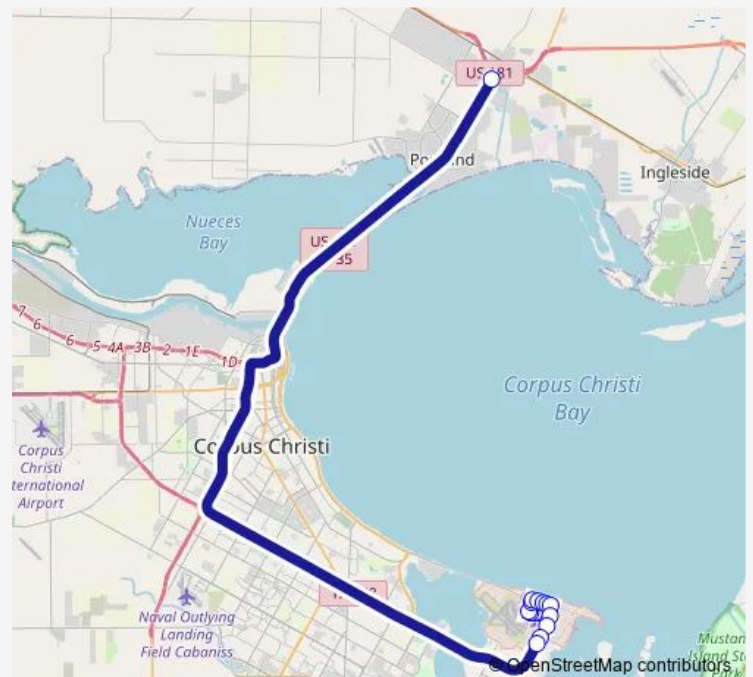

### Direction

Ave D @ Lexington — Gregory Park & Ride

17 stops

[Open route schedule](#)

Ave D @ Lexington

486-Ave D @ 5th

488-Ave D @ Bldg 250

489-Ave D @ 4th Street

### Route schedule

Ave D @ Lexington — Gregory Park & Ride

Monday	15:39
Tuesday	15:39
Wednesday	15:39
Thursday	15:39
Friday	14:39
Saturday	—
Sunday	—

### Route info

Direction: Ave D @ Lexington

Stops: 17

Trip Duration: 0 hour 46 min

51 — Gregory/NAS Express

BusMaps

## Direction

Gregory Park & Ride — 3rd @ Bldg 8

13 stops

[Open route schedule](#)

Gregory Park & Ride

588-Lexington @Southgate

589-Lexington@Armedforce

590-Lexington @ Church