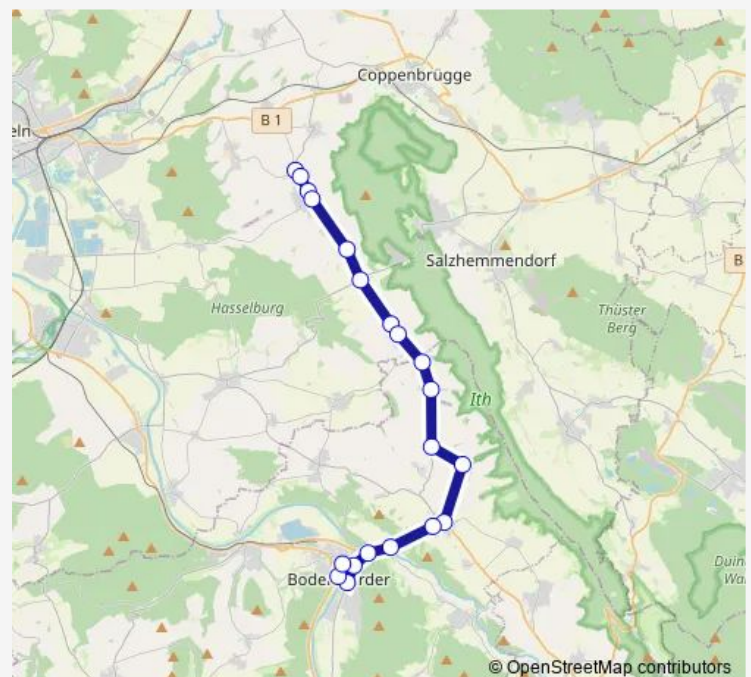

Thursday 12:38-13:42

Friday 11:17-13:42

Saturday —

Sunday —

Route info

Direction: Hameln, Bahnhof

Stops: 30

Trip Duration: 0 hour 54 min