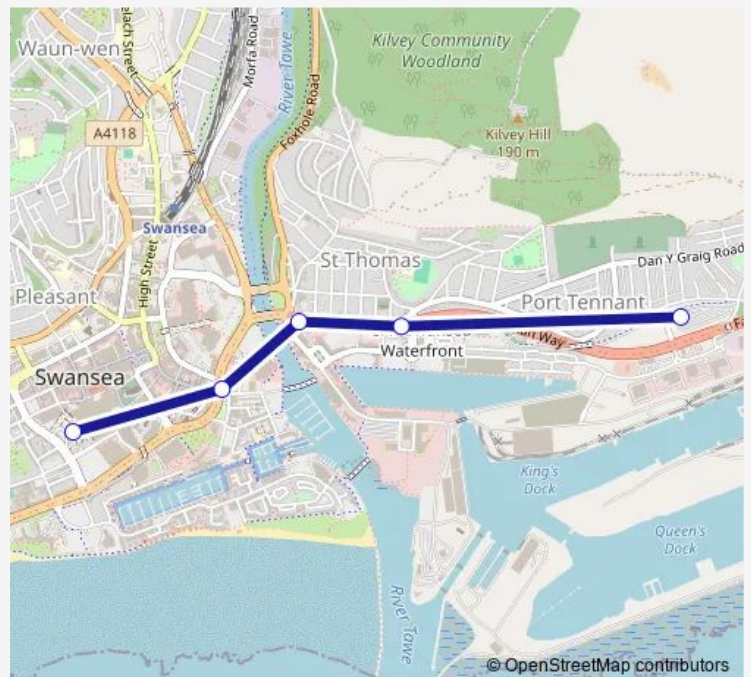

### Direction

Park 'N' Ride — Swansea Bus Station Stand D

5 stops

[Open route schedule](#)

Park 'N' Ride

Cape Horner

Quay Parade

Sainsbury's Quay Parade

### Route schedule

Park 'N' Ride — Swansea Bus Station Stand D

Monday 07:00-18:40

Tuesday 07:00-18:40

Wednesday 07:00-18:40

Thursday 07:00-18:40

Friday 07:00-18:40

Saturday 07:00-18:40

### Route info

Direction: Park 'N' Ride

Stops: 5

Trip Duration: 0 hour 12 min

■ 51 — Swansea - Fabian Way Park & Ride

**Direction**

Swansea Bus Station Stand D — Park 'N' Ride

6 stops

[Open route schedule](#)

Swansea Bus Station Stand D

Sainsbury's Quay Parade

Cape Horner

Old Police Station

Union Inn

Park 'N' Ride