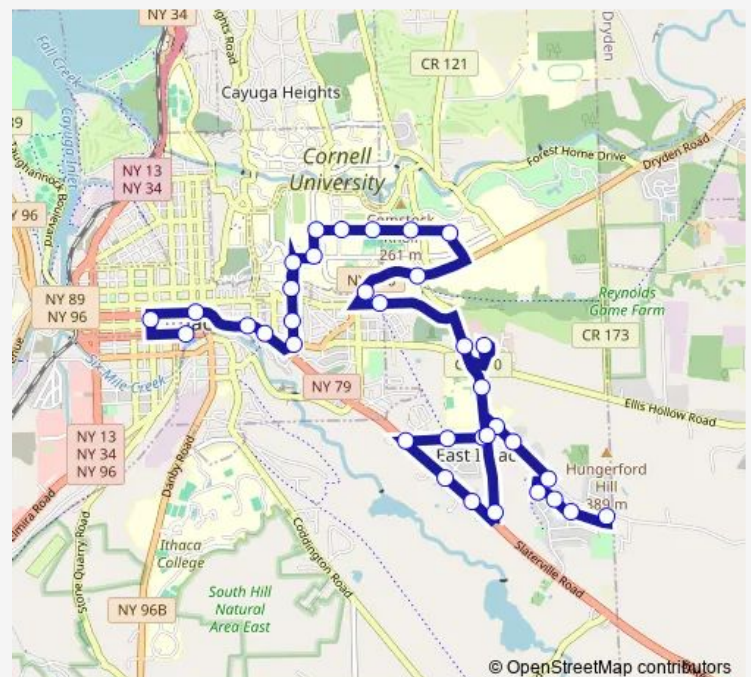

### Route schedule

Skyvue @ Snyder Hill — Ithaca Commons - Green St

Monday	06:54-00:09 <sup>+1</sup>
Tuesday	06:54-00:09 <sup>+1</sup>
Wednesday	06:54-00:09 <sup>+1</sup>
Thursday	06:54-00:09 <sup>+1</sup>
Friday	06:54-00:09 <sup>+1</sup>
Saturday	09:23-00:48 <sup>+1</sup>
Sunday	09:23-21:23

### Route info

Direction: Skyvue @ Snyder Hill

Stops: 35

Trip Duration: 0 hour 34 min

51 — Route 51

Dairy Bar Across Street

Bradfield Hall

Kennedy Hall