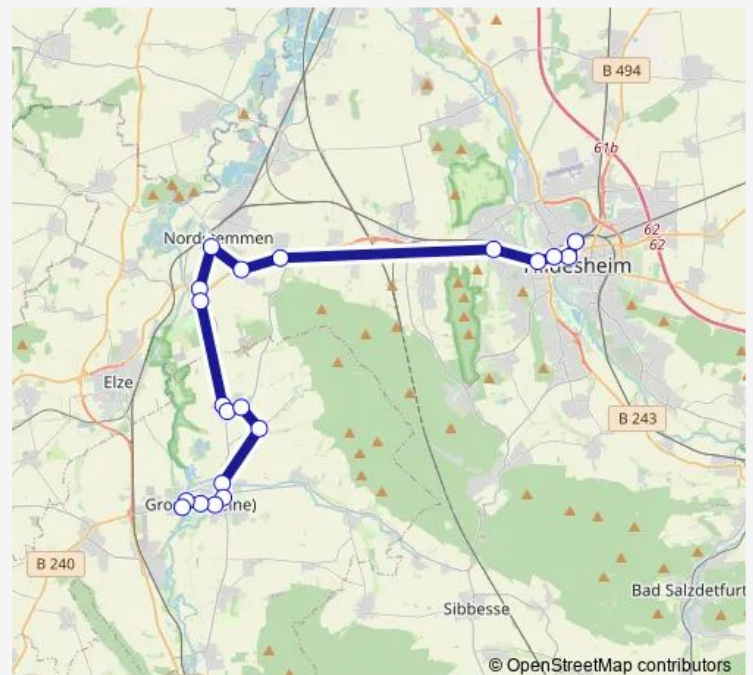

Nordstemmen/Mensing

Mahlerten

Hildesheim Bockfeldbrücke

Hildesheim Sporthalle

Hildesheim Stadtwerke

Hildesheim Kardinal-Bertram-Straße

Hildesheim Hauptbahnhof-Zob

### Route schedule

Gronau, Krankenhaus — Hildesheim Hauptbahnhof-Zob

Monday 08:20-18:20

Tuesday 08:20-18:20

Wednesday 08:20-18:20

Thursday 08:20-18:20

Friday 08:20-22:00

Saturday 06:40-22:00

### Route info

Direction: Gronau, Krankenhaus

Stops: 19

Trip Duration: 0 hour 42 min

## Route info

Direction: Gronau, Krankenhaus

Stops: 17

Trip Duration: 0 hour 42 min