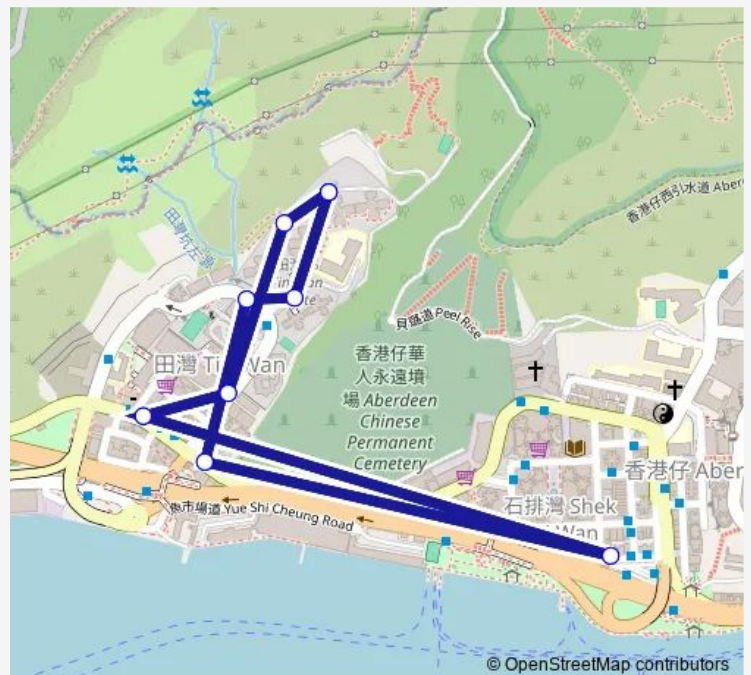

### Direction

TIN WAN Estate Road, Outside TIN Chak House — TIN WAN Estate Road, Outside TIN Chak House

9 stops

[Open route schedule](#)

TIN WAN Estate Road, Outside TIN Chak House

TIN WAN Estate Road, Outside Hung Chak House

TIN WAN Estate Road, Outside TIN Chak House

### Route schedule

TIN WAN Estate Road, Outside TIN Chak House — TIN WAN Estate Road, Outside TIN Chak House

Monday 05:00-23:53

Tuesday 05:00-23:53

Wednesday 05:00-23:53

Thursday 05:00-23:53

Friday 05:00-23:53

### Route info

Direction: TIN WAN Estate Road, Outside TIN Chak House

Stops: 9

Trip Duration: 0 hour 10 min

■ 51 — TIN WAN Estate - Aberdeen (Circular)

51 Bus time schedules and route maps are available in an offline PDF at [busmaps.com](https://busmaps.com). Use the [busmaps.com](https://busmaps.com) website to see live bus times, train schedule or subway schedule, and step-by-step directions for all public transit in Tin Wan Estate