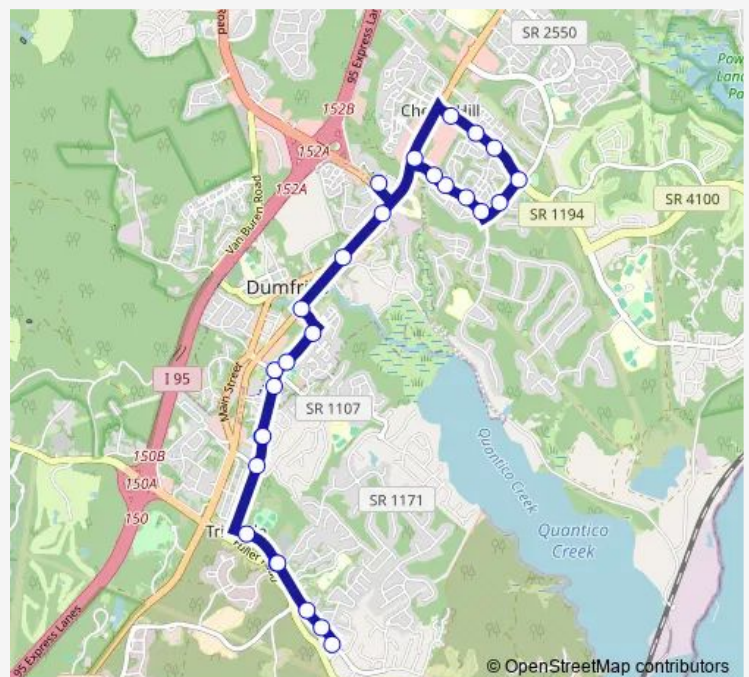

River Heritage Blvd @ Gentle Wood Dr

River Heritage Blvd @ Kirby Dr

River Heritage Blvd @ River Ridge Blvd

### Route schedule

Graham Park Rd @ Old Triangle Rd — Route 234 Com-  
muter Lot Bus Bay

Monday 05:20-21:15

Tuesday 05:20-21:15

Wednesday 05:20-21:15

Thursday 05:20-21:15

Friday 05:20-21:15

Saturday 06:50-20:45

### Route info

Direction: Graham Park Rd @ Old Triangle Rd

Stops: 27

Trip Duration: 0 hour 30 min

51 — Dumfries Local

River Ridge Blvd @ Clancy Dr

Wayside Dr @ River Ridge Blvd

Wayside Dr @ Kirby Dr

## Route schedule

Route 234 Commuter Lot Bus Bay — Graham Park Rd @ Old Triangle Rd

Monday 05:50-21:50

Tuesday 05:50-21:50

Wednesday 05:50-21:50

Thursday 05:50-21:50

Friday 05:50-21:50

Saturday 07:20-21:15