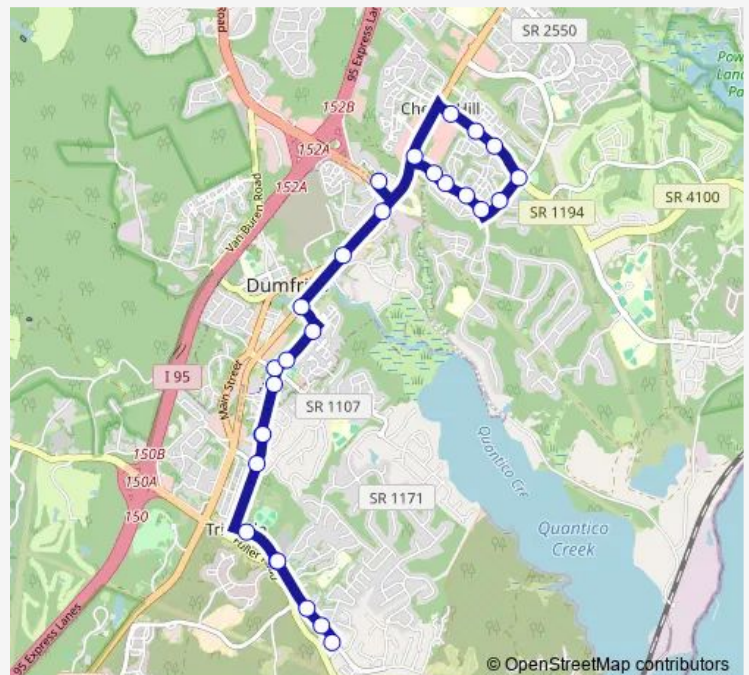

River Heritage Blvd @ Route 1

River Heritage Blvd @ Gentle Wood Dr

River Heritage Blvd @ Kirby Dr

River Heritage Blvd @ River Ridge Blvd

**Route schedule**

Graham Park Rd @ Old Triangle Rd — Route 234 Com-  
 muter Lot Bus Bay

Monday	05:20-21:15
Tuesday	05:20-21:15
Wednesday	05:20-21:15
Thursday	05:20-21:15
Friday	05:20-21:15
Saturday	06:50-20:45
Sunday	06:50-20:45

**Route info**

Direction: Graham Park Rd @ Old Triangle Rd

Stops: 27

Trip Duration: 0 hour 30 min

51 — Dumfries Local

River Ridge Blvd @ Clancy Dr

Wayside Dr @ River Ridge Blvd

Wayside Dr @ Kirby Dr

Wayside Dr @ Larkin Dr

Wayside Dr @ Route 1

Route 234 Commuter Lot Bus Bay

## Route schedule

Route 234 Commuter Lot Bus Bay — Graham Park Rd @ Old Triangle Rd

Monday 05:50-21:50

Tuesday 05:50-21:50

Wednesday 05:50-21:50

Thursday 05:50-21:50

Friday 05:50-21:50

Saturday 07:20-21:15