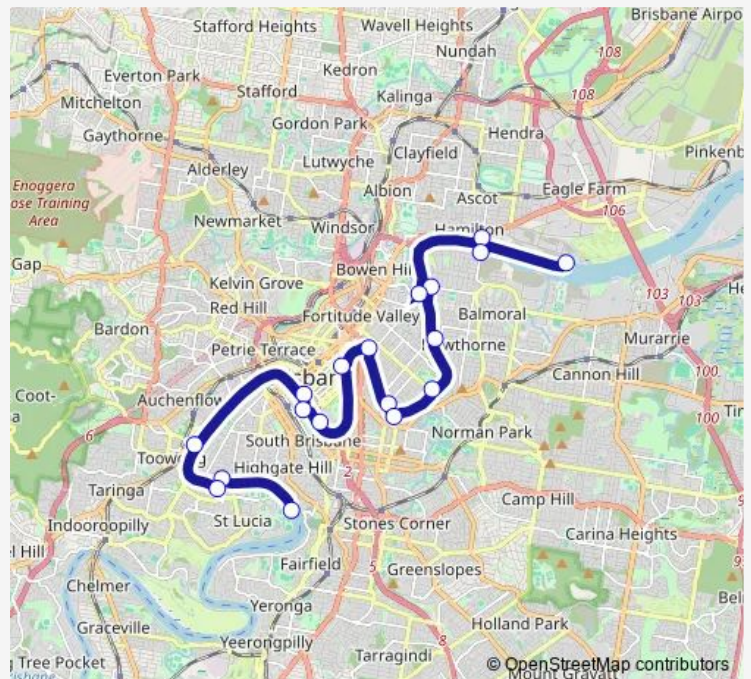

Saturday 06:30-22:45

Sunday 06:30-21:45

Route info

Direction: UQ St Lucia ferry terminal

Stops: 18

Trip Duration: 1 hour 23 min

Direction

UQ St Lucia ferry terminal — Northshore Hamilton ferry terminal

18 stops

[Open route schedule](#)

UQ St Lucia ferry terminal

West End ferry terminal

Guyatt Park ferry terminal

Regatta ferry terminal

North Quay ferry terminal

South Bank ferry terminal

Tuesday 05:32-21:45

Wednesday 05:32-21:45

Thursday 05:32-21:45

Friday 05:32-22:45

Saturday 06:00-23:15

Sunday 06:00-22:15

Route info

Direction: UQ St Lucia ferry terminal