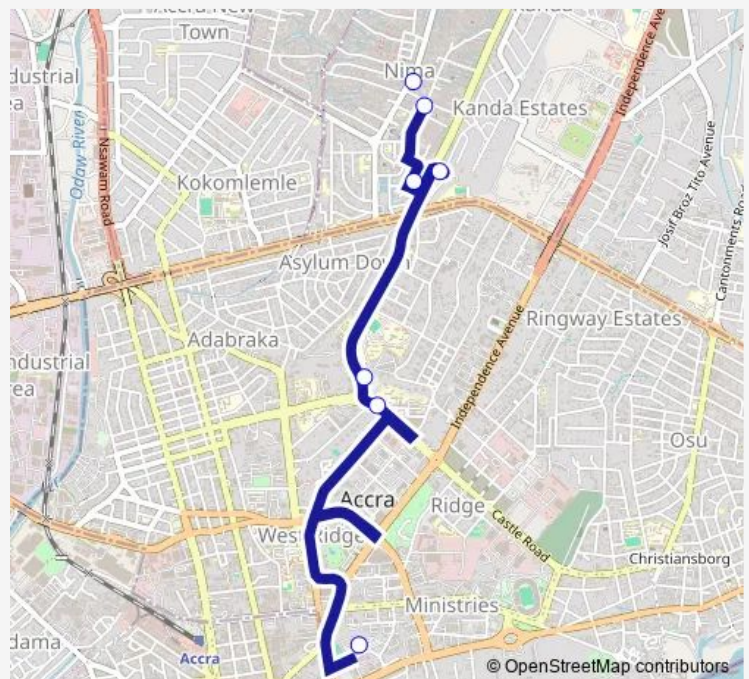

Ridge Hosp. Taxi Rank

Second Gate 417

Roundabout 417

Police Station 417

Nima Station

Terminal Nima Overhead Station

Route schedule

Terminal Accra New Tema Station — Terminal Nima Overhead Station

Monday 14:16

Tuesday 14:16

Wednesday 14:16

Thursday 14:16

Friday 14:16

Saturday 14:16

Sunday 14:16

Route info

Direction: Terminal Accra New Tema Station

Stops: 7

Trip Duration: 0 hour 34 min

417B Bus time schedules and route maps are available in an offline PDF at busmaps.com. Use the busmaps.com website to see live bus times, train schedule or subway schedule, and step-by-step directions for all public transit in Accra