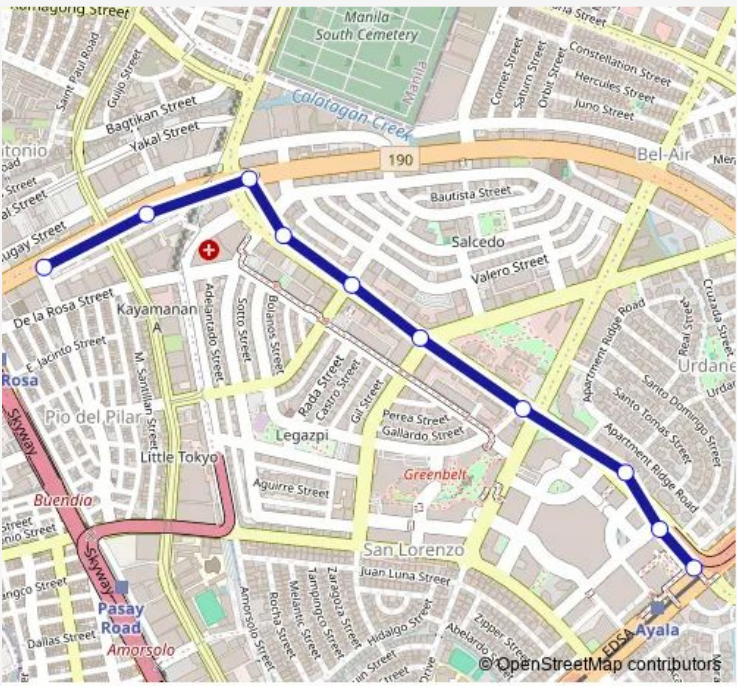

[Open route schedule](#)

- Senator Gil Puyat Ave / Washington Intersection, Makati City
- Senator Gil Puyat Ave, Makati City
- Ayala Ave / Senator Gil Puyat Ave Intersection, Makati City
- Ayala Ave, Makati City, Manila
- Ayala Ave, Makati City, Manila
- Paseo de Roxas / Ayala Avenue Intersection, Makati City, Manila
- Makati Ave / Ayala Avenue Intersection, Makati City, Manila
- Ayala Ave, Makati City, Manila
- Ayala Ave, Makati City, Manila
- Epifanio de los Santos Avenue / Mckinley Rd Intersection, Makati City, Manila

**Route schedule**  
 Senator Gil Puyat Ave / Washington Intersection, Makati City — Epifanio de los Santos Avenue / Mckinley Rd Intersection, Makati City, Manila

Monday	00:00
Tuesday	00:00
Wednesday	00:00
Thursday	00:00
Friday	00:00
Saturday	00:00
Sunday	00:00

**Route info**

Direction: Senator Gil Puyat Ave / Washington Intersection, Makati City

Stops: 10

Trip Duration: 0 hour 13 min

### Direction

Epifanio de los Santos Avenue / Mckinley Rd Intersection, Makati City, Manila — Senator Gil Puyat Ave / Washington Intersection, Makati City

10 stops

[Open route schedule](#)

Epifanio de los Santos Avenue / Mckinley Rd Intersection, Makati City, Manila