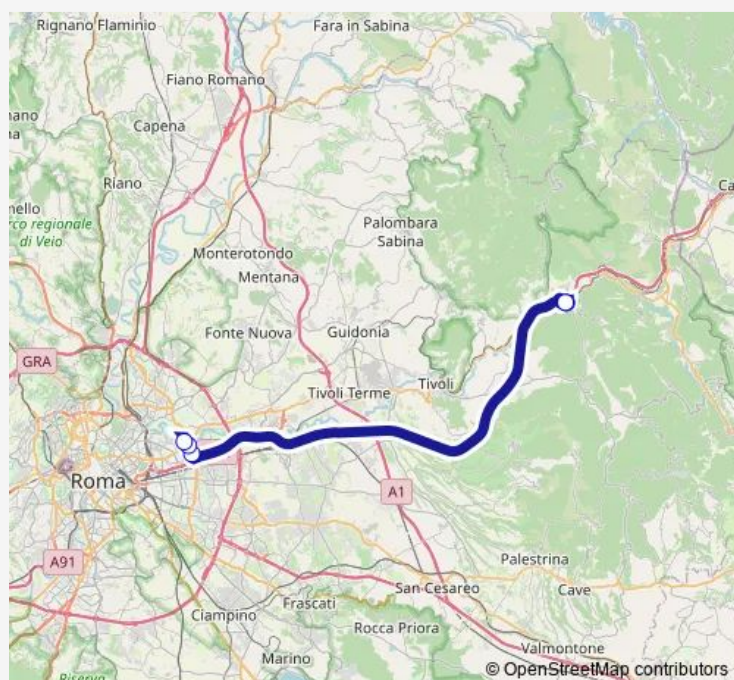

Bus Mandela Scalo Stazione - Roma Ponte Mammolo # Mn26a

[Go to website](#)

Direction

Vicovaro | Valle dell'Aniene FS # f11676 — ROMA | Ponte Mammolo (Metro B) # f9021

5 stops

[Open route schedule](#)

Vicovaro | Valle dell'Aniene FS # f11676

VICOVARO | Valle dell'Aniene FS # f8957

ROMA | Via Togliatti Via D'Onofrio # f9018

ROMA | Via Togliatti Via Alberini # f9020

ROMA | Ponte Mammolo (Metro B) # f9021

Route schedule

Vicovaro | Valle dell'Aniene FS # f11676 — ROMA | Ponte Mammolo (Metro B) # f9021

Monday 06:30-16:15

Tuesday 06:30-16:15

Wednesday 06:30-16:15

Thursday 06:30-16:15

Friday 06:30-16:15

Saturday —

Sunday —

Route info

Direction: Vicovaro | Valle dell'Aniene FS # f11676

Stops: 5

Trip Duration: 0 hour 45 min

Bus time schedules and route maps are available in an offline PDF at busmaps.com. Use the busmaps.com website to see live bus times, train schedule or subway schedule, and step-by-step directions for all public transit in Rome