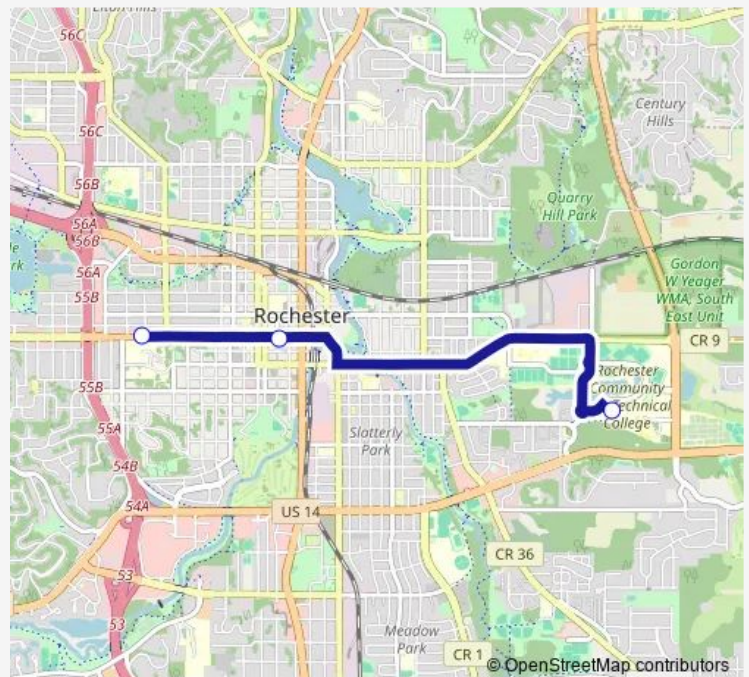

### Direction

Rctc Park and Ride Begin — Rctc Park and Ride End

4 stops

[Open route schedule](#)

Rctc Park and Ride Begin

Downtown Transit Center Station C

Saint Mary's on 2nd Street and 13th Avenue Nw

Rctc Park and Ride End

### Route schedule

Rctc Park and Ride Begin — Rctc Park and Ride End

Monday 05:51-08:21

Tuesday 05:51-08:21

Wednesday 05:51-08:21

Thursday 05:51-08:21

Friday 05:51-08:21

Saturday —

### Route info

Direction: Rctc Park and Ride Begin

Stops: 4

Trip Duration: 0 hour 25 min

250x — Route 250x Am

**Direction**

Saint Mary's on 2nd Street and 13th Avenue Nw — Rctc  
Park and Ride End

3 stops

[Open route schedule](#)

Saint Mary's on 2nd Street and 13th Avenue Nw

Downtown Transit Center Station D

Rctc Park and Ride End

**Route schedule**

Saint Mary's on 2nd Street and 13th Avenue Nw — Rctc  
Park and Ride End