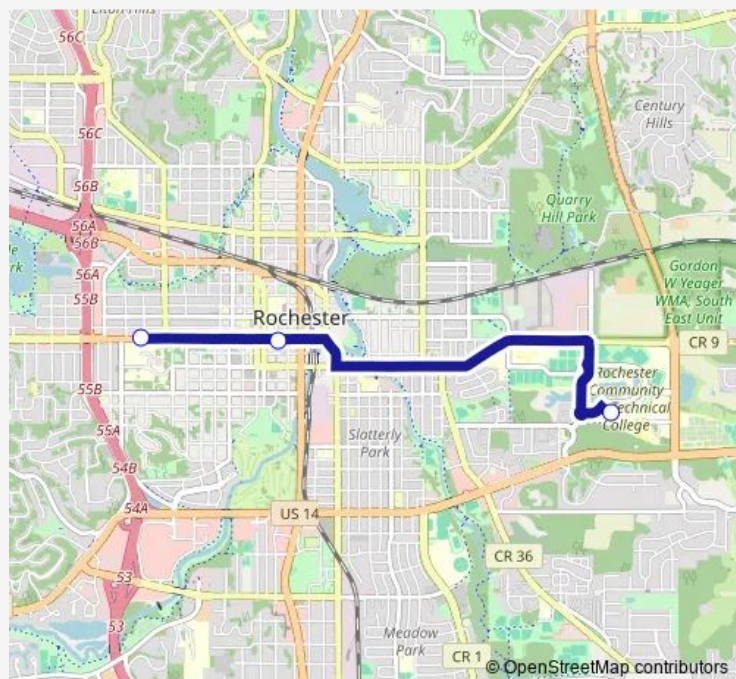

Friday 05:51-08:21

Saturday —

Sunday —

Route info

Direction: Rctc Park and Ride Begin

Stops: 4

Trip Duration: 0 hour 25 min

250X — Route 250x Am

Direction

Saint Mary's on 2nd Street and 13th Avenue Nw — Rctc
Park and Ride End

3 stops

[Open route schedule](#)

Saint Mary's on 2nd Street and 13th Avenue Nw

Downtown Transit Center Station D

Rctc Park and Ride End

Route schedule

Saint Mary's on 2nd Street and 13th Avenue Nw — Rctc
Park and Ride End

Monday 14:55-17:55

Tuesday 14:55-17:55

Wednesday 14:55-17:55

Thursday 14:55-17:55

Friday 14:55-17:55

Saturday —

Sunday —

Route info

Direction: Saint Mary's on 2nd Street and 13th Avenue Nw

Stops: 3

Trip Duration: 0 hour 14 min

250X Bus time schedules and route maps are available in an offline PDF at busmaps.com. Use the busmaps.com website to see live bus times, train schedule or subway schedule, and step-by-step directions for all public transit in