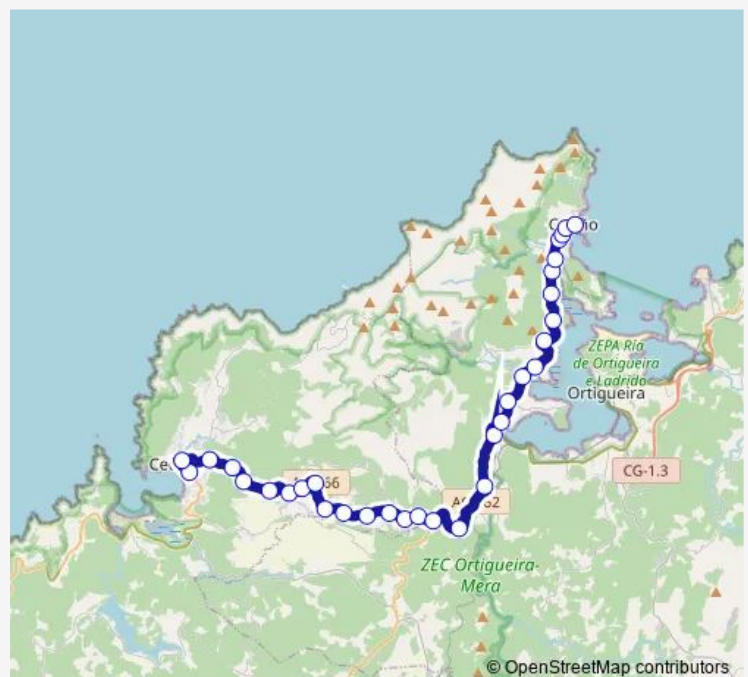

San Adrián

Viñán

Mera

Mera DE Arriba

Pousadoiro de Abaixo

Campo DO Hospital

A Penela

A Carballa

Montoxo (San Xulián)

As Figueiras

Route schedule

Cariño — Cedeira E.A.

Monday	17:20
Tuesday	17:20
Wednesday	17:20
Thursday	17:20
Friday	17:20
Saturday	10:15-16:45
Sunday	10:15-16:45

Route info

Direction: Cariño

Stops: 32

Trip Duration: 0 hour 39 min

■ Xg640021 — Cedeira E.A.-Cariño

A Cheda

San Román-Empalme de Arón

San Román-O Baturro

San Román-A Moreira

O Lameiro

Thursday 17:15-18:30

Friday 17:15-18:30

Saturday 09:35-16:00

Sunday 09:35-16:00

Route info

Direction: Cedeira E.A.

Stops: 32

Trip Duration: 0 hour 39 min