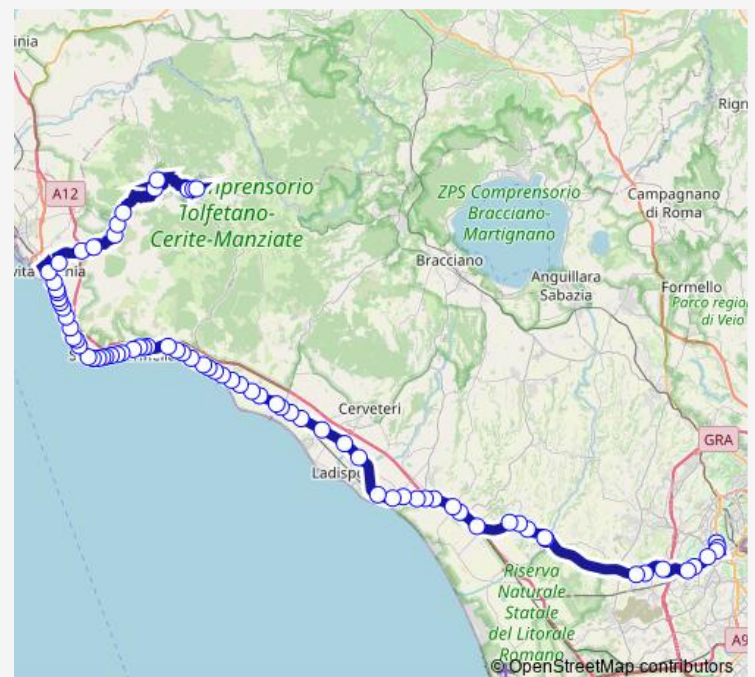

### Route schedule

Roma | Capolinea Cornelia # f1 — Tolfa | piazza Vittorio Veneto # f254

Monday 12:30

Tuesday 08:10-12:30

Wednesday 12:30

Thursday 08:10-12:30

Friday 08:10-12:30

Saturday 08:10-12:30

### Route info

Direction: Roma | Capolinea Cornelia # f1

Stops: 77

Trip Duration: 2 hour 10 min

To440d — Roma Cornelia - Tolfa # To440d

Ladispoli | Via Aurelia Via Monteroni # f23

Ladispoli | Via Aurelia (Palo Laziale) # f146

Allumiere | Piazza Repubblica # f258

Tolfa | Viale Italia Via Caro # f252

Tolfa | Viale Italia Via Togliatti # f253

Tolfa | piazza Vittorio Veneto # f254

To440d Bus time schedules and route maps are available in an offline PDF at [busmaps.com](https://busmaps.com). Use the [busmaps.com](https://busmaps.com) website to see live bus times, train schedule or subway schedule, and step-by-step directions for all public transit in Santa Marinella