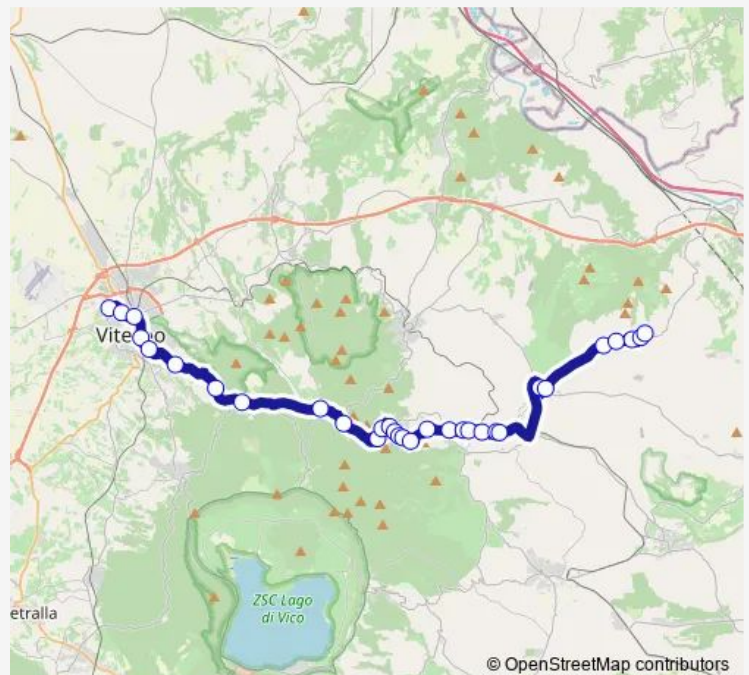

Vallerano | Via Garibaldi Via Ruscello # f1797

Route schedule

VITERBO | Riello # f641 — Vasanello | Piazza Repubblica # f1727

Monday 08:55-14:20

Tuesday 08:55-14:20

Wednesday 08:55-14:20

Thursday 08:55-14:20

Friday 08:55-14:20

Saturday 09:00

Sunday —

Route info

Direction: VITERBO | Riello # f641

Stops: 31

Trip Duration: 1 hour 0 min

Viterbo - Vasanello # Sr31d