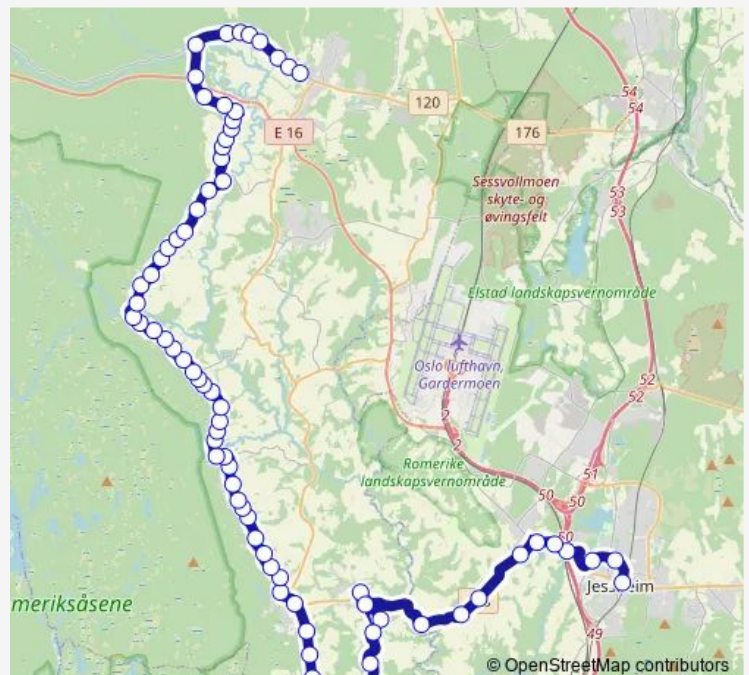

Korslund — Jessheim vgs (plf. 1)

Monday 07:25

Tuesday 07:25

Wednesday 07:25

Thursday 07:25

Friday 07:25

Saturday —

Sunday —

Route info

Direction: Korslund

Stops: 17

Trip Duration: 0 hour 18 min

3575 — Nannestad - Krokfoss - Jessheim

Direction

Nannestad torg — Jessheim vgs (plf. 1)

26 stops