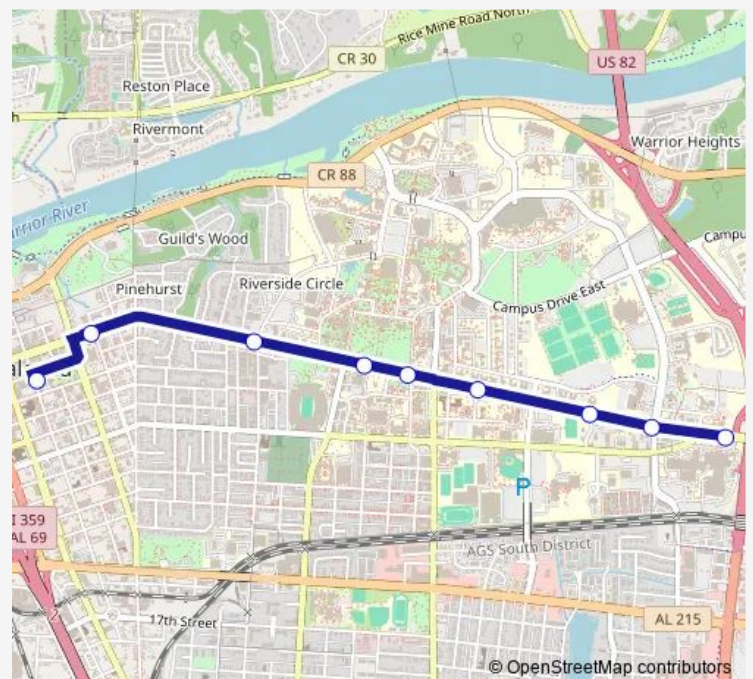

### Direction

Terminal — Dch

9 stops

[Open route schedule](#)

Terminal

Federal Building

University Blvd & 12th Ave

Rose Administration Bldg

### Route schedule

Terminal — Dch

Monday 05:00-17:00

Tuesday 05:00-17:00

Wednesday 05:00-17:00

Thursday 05:00-17:00

Friday 05:00-17:00

Saturday —

### Route info

Direction: Terminal

Stops: 9

Trip Duration: 0 hour 25 min

**Direction**

Dch — Terminal

10 stops

[Open route schedule](#)

## Route schedule

Dch — Terminal

Monday	05:27-17:27
--------	-------------

Tuesday	05:27-17:27
---------	-------------

Wednesday	05:27-17:27
-----------	-------------

Thursday	05:27-17:27
----------	-------------