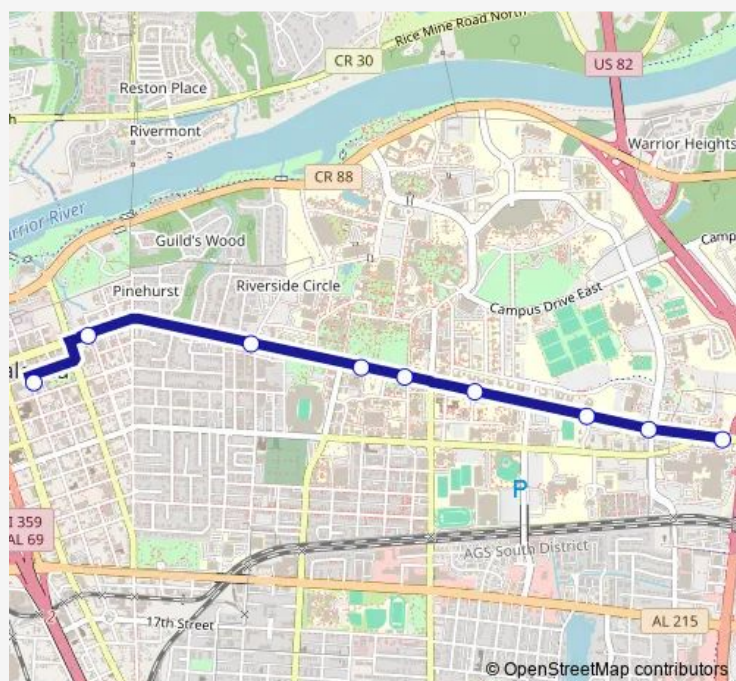

Direction

Terminal — Dch

9 stops

[Open route schedule](#)

Terminal

Federal Building

University Blvd & 12th Ave

Rose Administration Bldg

University Blvd. & 6th Ave (Near Moore and Farrah)

PNC Bank

Arby's

Rite Aid & Medical Center

Dch

Route schedule

Terminal — Dch

Monday 05:00-17:00

Tuesday 05:00-17:00

Wednesday 05:00-17:00

Thursday 05:00-17:00

Friday 05:00-17:00

Saturday —

Sunday —

Route info

Direction: Terminal

Stops: 9

Trip Duration: 0 hour 25 min

Direction

Dch — Terminal

10 stops

[Open route schedule](#)

Dch

New Bryce Hospital