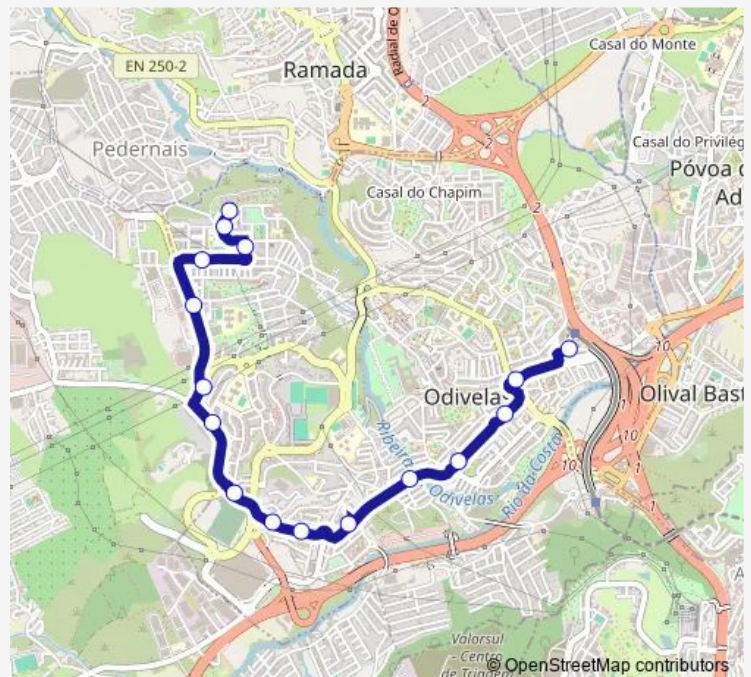

Av Magalhães Coutinho (Colinas Cruzeiro)

Av Acácias (Supermercado)

R C Carneiro Moura (X) R Moreira Feyo

R M Guilh Ascenso (C Comercial)

R Dr João Santos (Escola)

Pcta Manuela Porto (Arroja)

Route schedule

Odivelas (Metro) P8 — Pcta Manuela Porto (Arroja)

Monday 20:40-23:35

Tuesday 20:40-23:35

Wednesday 20:40-23:35

Thursday 20:40-23:35

Friday 20:40-23:35

Saturday —

Sunday —

Route info

Direction: Odivelas (Metro) P8

Stops: 16

Trip Duration: 0 hour 20 min

2201 — Arroja - Odivelas (Metro)

Direction

Pcta Manuela Porto (Arroja) — Odivelas (Metro) P4

18 stops

[Open route schedule](#)

Friday 21:10-23:00

Saturday —

Sunday —

Route info

Direction: Pcta Manuela Porto (Arroja)

Stops: 18

Trip Duration: 0 hour 20 min

2201 Bus time schedules and route maps are available in an offline PDF at busmaps.com. Use the busmaps.com website to see live bus times, train schedule or subway schedule, and step-by-step directions for all public transit in Lisbon