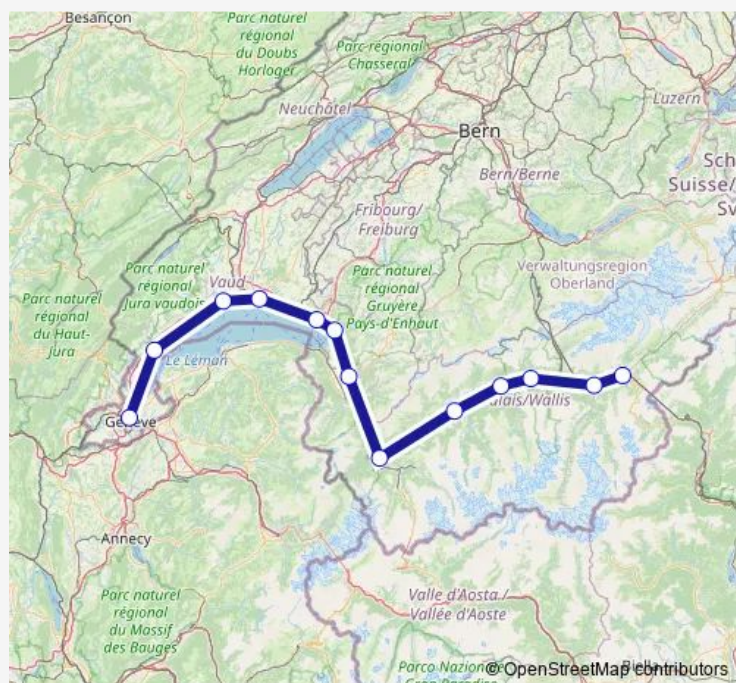

Rail Ir95 IR 95

[Go to website](#)

Direction

Brig — Genève

13 stops

[Open route schedule](#)

- Brig
- Visp
- Leuk
- Sierre/Siders
- Sion
- Martigny
- Aigle
- Montreux
- Vevey
- Lausanne
- Morges
- Nyon
- Genève

Route schedule

Brig — Genève

| | |
|-----------|-------|
| Monday | 21:57 |
| Tuesday | 21:57 |
| Wednesday | 21:57 |
| Thursday | 21:57 |
| Friday | — |
| Saturday | — |
| Sunday | — |

Route info

Direction: Brig

Stops: 13

Trip Duration: 2 hour 44 min

Ir95 — IR 95

Direction

Brig — Genève

13 stops

[Open route schedule](#)

Brig